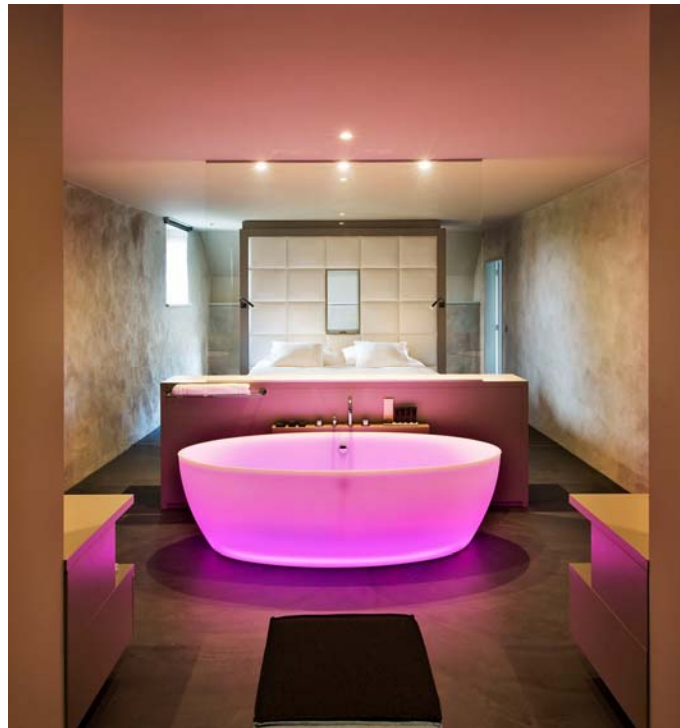

BATHTUBS

PRICELIST

Since 1978, Acquadesign (Aquamass Design) has been offering a different vision of the bathroom. The bath is no longer solely intended for hygiene, it has become an object, a decoration-element, a sculpture, placed centrally in its own right in the room. The bathroom, bedroom and dressing room are evolving to a unity as a single living space, a place of well being that needs to be welcoming and functional but also comforting and sensual.

Acquadesign's products are hand-crafted and manufactured in Europe with the greatest respect for quality and bathing tradition, using noble materials such as Cristalplant®, Compolight and Polyclean. Guided by our strong corporate culture and with a lot of passion for design, we are able to offer a range of 24 bathtubs and 15 washbasins, including tailored solutions that can be customized to meet your craziest dreams and making each one of them unique objects. The 2018 collection has been created by a team of exceptional designers like Matali Crasset, Marc Sadler, Jean-Philippe Nuel, Olivier Lapidus, Xavier Lust, Stella Cadente,...