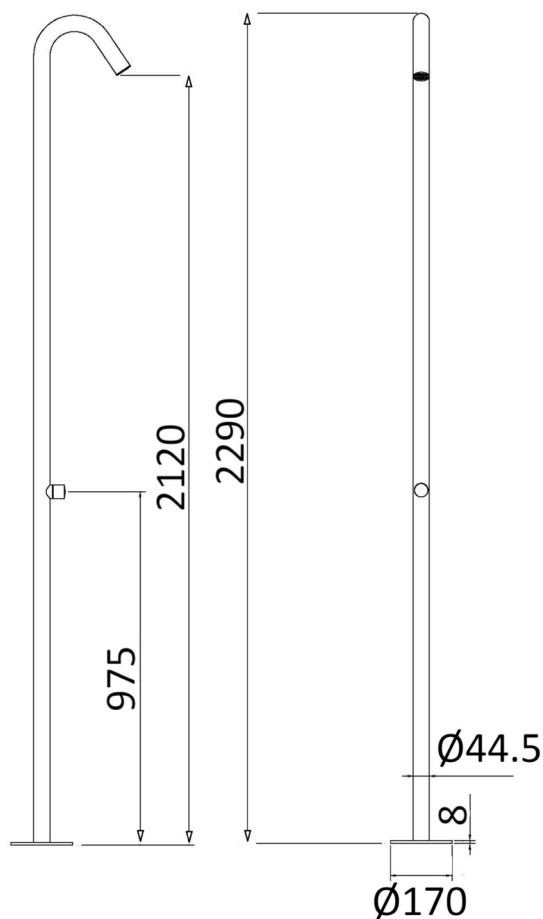

PS PH-1105AS

Outdoor Shower column

Key Features

- Material: Stainless Steel 316
- Integrated Shower head
- Timed faucet 15 sec
- Cold water
- Connection 1/2" F
- Total height 90-1/8"-229cm / Height at shower head 83-1/2"-212cm