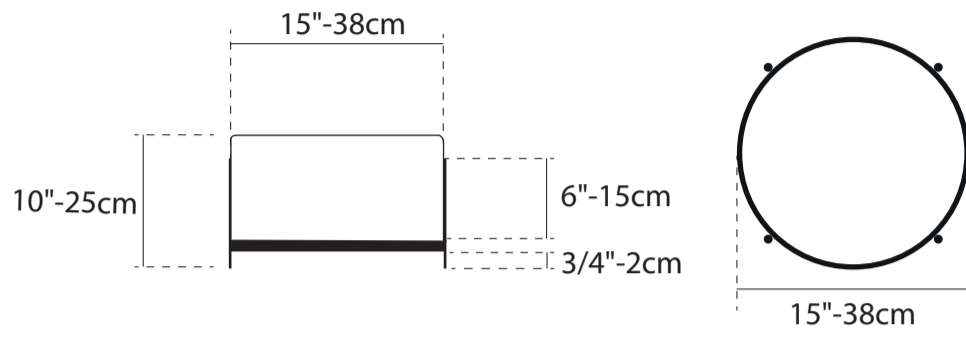

ROUND BASIN WITH STAND FOR COUNTER INSTALL - BRD01TN

ROUND BASIN WITH PEDESTAL FOR FREESTANDING INSTALL - BRD02TN

IBRIDO ROUND BASIN