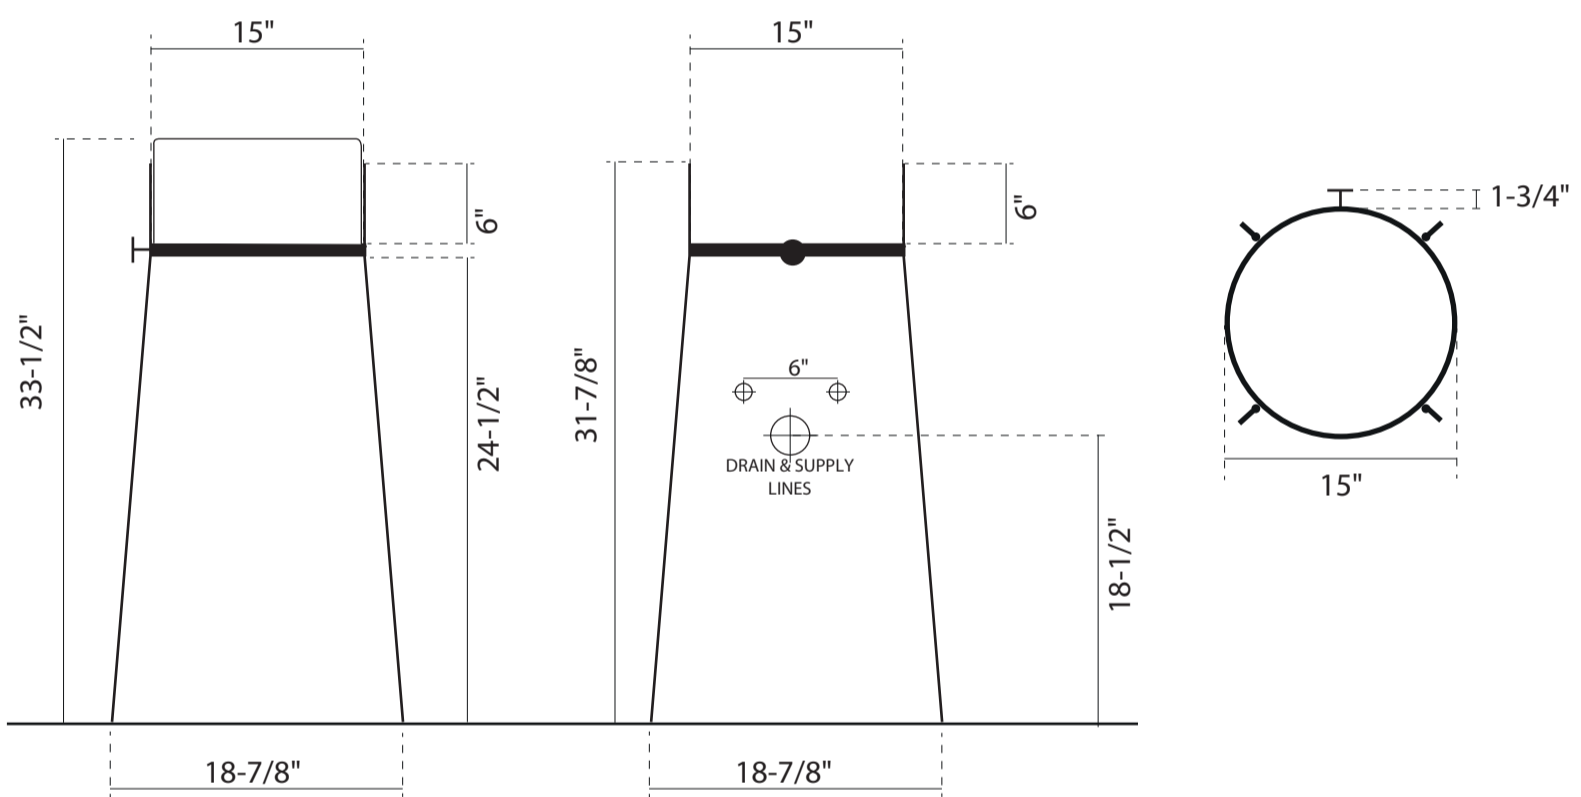

ROUND BASIN WITH STAND FOR COUNTER INSTALL - BRD01TN

ROUND BASIN WITH PEDESTAL FOR FREESTANDING INSTALL - BRD02TN

IBRIDO ROUND BASIN