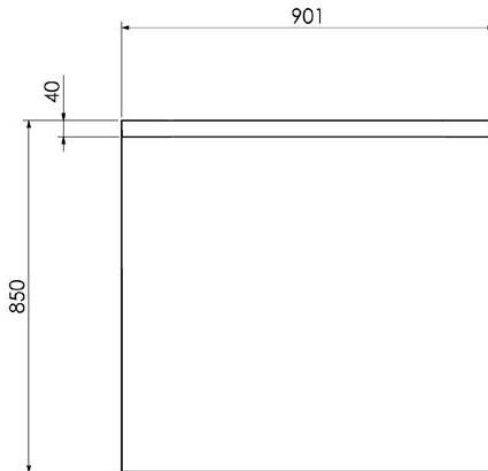

VENTI serie – Stainless steel pol./satin/brushed
Standard 24 and 36" wide – Custom width from 24 to 48" wide

Project Information

Job Name: _____ Date: _____ Type of Finish/Shade: _____

Comments: _____ Approved: _____