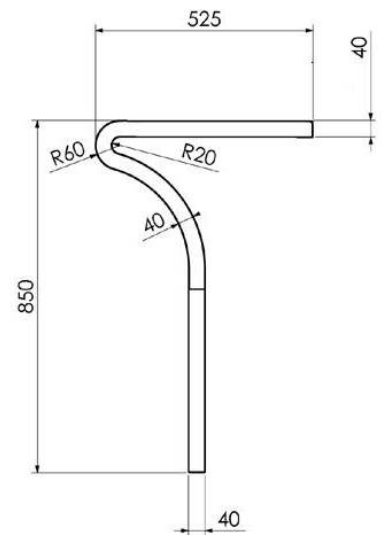

VENTI serie – Stainless steel pol./satin/brushed
Standard 24 and 36" wide – Custom width from 24 to 48" wide

Project Information

Job Name: _____ Date: _____ Type of Finish/Shade: _____

Comments: _____ Approved: _____