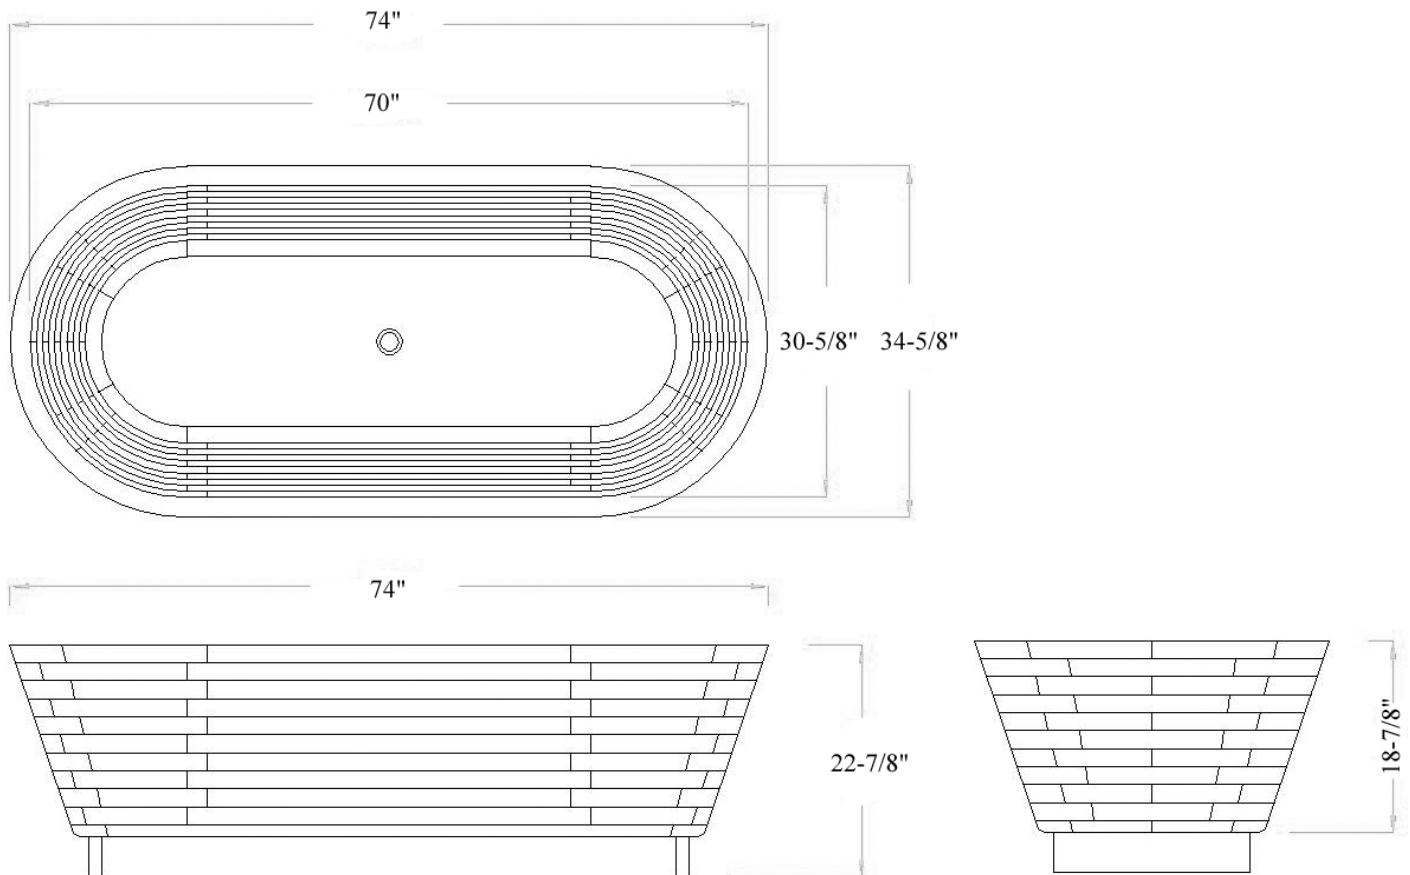

### VENDOME PS IM-WVEN800-23

SOLID WOOD FREESTANDING BATHTUB  
NO RIM – ELLIPTIC SHAPE

VENDOME BATHTUB PS IM-WVEN800-23  
74" x 37" x 23" - 262 LBS  
WATER CONTENT 145 GAL. / 550 LIT.

BUILT IN OVERFLOW LINE.  
POP-UP, DRAIN & P-TRAP INCLUDED.  
AVAILABLE IN OAK / ASH / IROKO / WALNUT / WENGE WOOD.  
GLOSSY OR SEMI GLOSS FINISH AVAILABLE.

VENDOME BATHTUB PS IM-WVEN800-10  
74" x 35" x 23" - 262 LBS  
WATER CONTENT 145 GAL. / 550 LIT.

BUILT IN OVERFLOW LINE.  
POP-UP, DRAIN & P-TRAP INCLUDED.  
AVAILABLE IN OAK / ASH / IROKO / WALNUT / WENGE WOOD.  
GLOSSY OR SEMI GLOSS FINISH AVAILABLE.

### VENDOME PS IM-WVEN800-08

SOLID WOOD FREESTANDING BATHTUB  
PLINTH & NO RIM

VENDOME PS IM-WVEN800-08  
 74" x 35" x 23" - 262 LBS  
 WATER CONTENT 145 GAL. / 550 LIT.

BUILT IN OVERFLOW LINE.  
 POP-UP, DRAIN & P-TRAP INCLUDED.  
 AVAILABLE IN OAK / ASH / IROKO / WALNUT / WENGE WOOD.  
 GLOSSY OR SEMI GLOSS FINISH AVAILABLE.