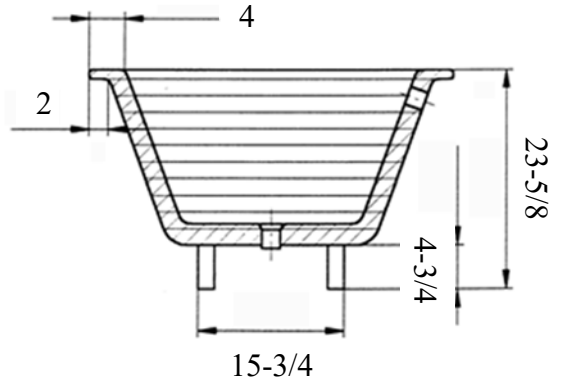

VENDOME BATHTUB PS IM-WVEN800-96  
 79" x 40" x 24" - 262 LBS  
 WATER CONTENT 145 GAL. / 550 LIT.

SOLID BRASS OVERFLOW LINE.  
 POP-UP, DRAIN & P-TRAP INCLUDED.  
 AVAILABLE IN OAK / ASH / IROKO / WALNUT / WENGE WOOD.  
 GLOSSY OR SEMI GLOSSY.