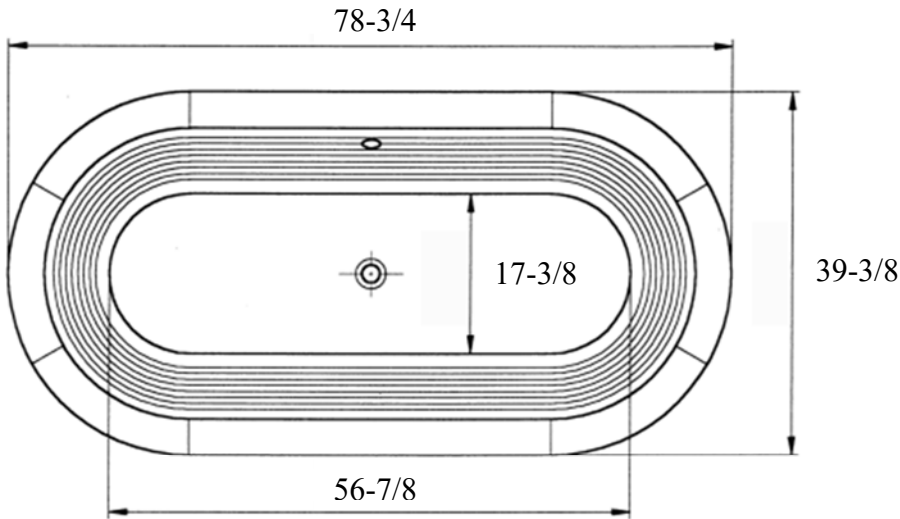

VENDOME BATHTUB PS IM-WVEN800-96  
 79" x 40" x 24" - 262 LBS  
 WATER CONTENT 145 GAL. / 550 LIT.

SOLID BRASS OVERFLOW LINE.  
 POP-UP, DRAIN & P-TRAP INCLUDED.  
 AVAILABLE IN OAK / ASH / IROKO / WALNUT / WENGE WOOD.  
 GLOSSY OR SEMI GLOSSY.