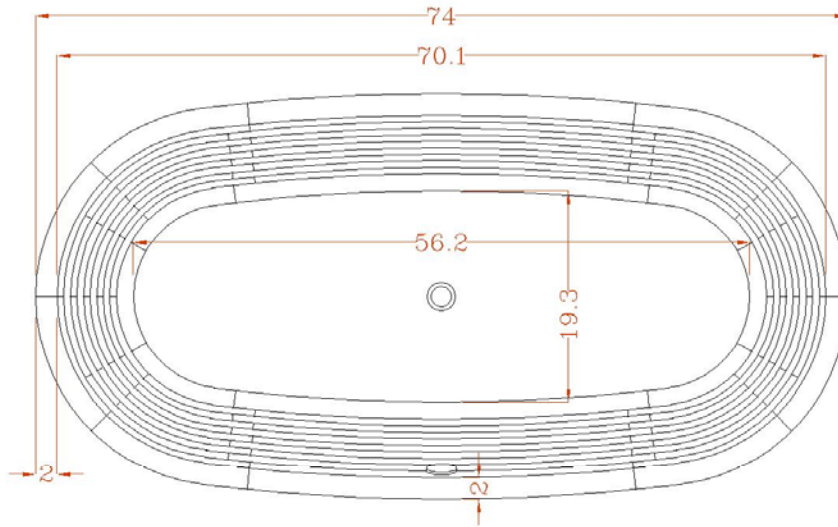

### VENDOME PS IM-WVEN800-23

SOLID WOOD FREESTANDING BATHTUB  
NO RIM – ELLIPTIC SHAPE

VENDOME BATHTUB PS IM-WVEN800-23  
74" x 37" x 23" - 262 LBS  
WATER CONTENT 145 GAL. / 550 LIT.

BUILT IN OVERFLOW LINE.  
POP-UP, DRAIN & P-TRAP INCLUDED.  
AVAILABLE IN OAK / ASH / IROKO / WALNUT / WENGE WOOD.  
GLOSSY OR SEMI GLOSS FINISH AVAILABLE.

VENDOME BATHTUB PS IM-WVEN800-10  
74" x 35" x 23" - 262 LBS  
WATER CONTENT 145 GAL. / 550 LIT.

BUILT IN OVERFLOW LINE.  
POP-UP, DRAIN & P-TRAP INCLUDED.  
AVAILABLE IN OAK / ASH / IROKO / WALNUT / WENGE WOOD.  
GLOSSY OR SEMI GLOSS FINISH AVAILABLE.