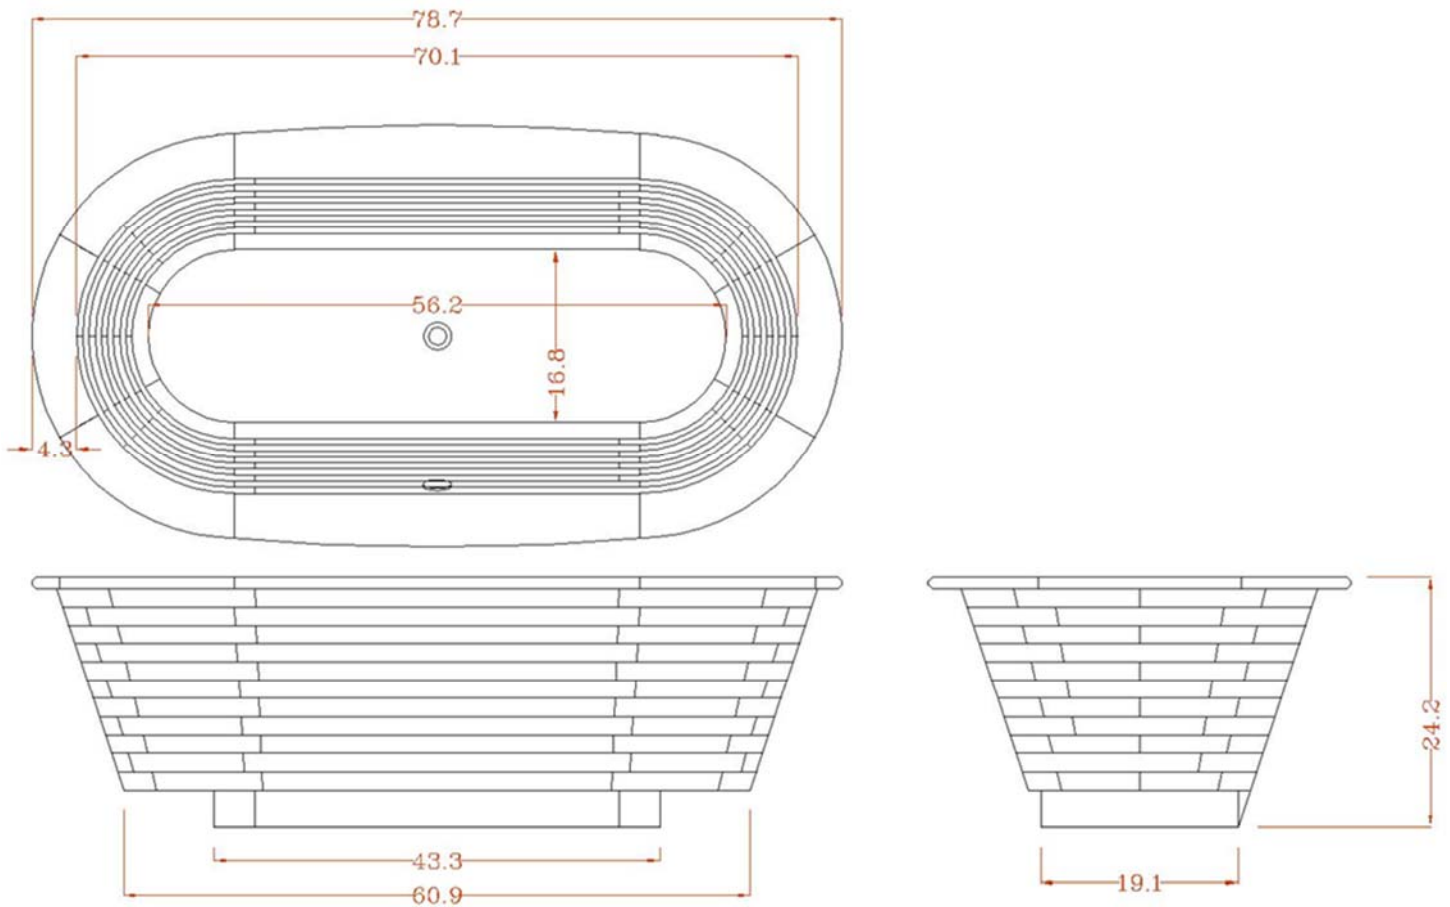

### VENDOME PS IM-WVEN800-01

SOLID WOOD FREESTANDING BATHTUB  
WOOD BEAMS & FLAT RIM

VENDOME BATHTUB PS IM-WVEN800-01  
 79" x 40" x 24" - 262 LBS  
 WATER CONTENT 145 GAL. / 550 LIT.

SOLID BRASS OVERFLOW LINE.  
 POP-UP, DRAIN & P-TRAP INCLUDED.  
 AVAILABLE IN OAK / ASH / IROKO / WALNUT / WENGE WOOD.  
 GLOSSY OR SEMI GLOSS FINISH AVAILABLE.