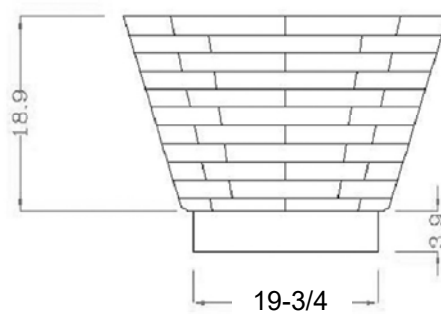

### VENDOME PS IM-WVEN800-07

SOLID WOOD FREESTANDING BATHTUB  
WOOD BEAMS & NO RIM

VENDOME BATHTUB PS IM-WVEN800-07  
74" x 35" x 23" - 262 LBS  
WATER CONTENT 145 GAL. / 550 LIT.

SOLID BRASS OVERFLOW LINE.  
POP-UP, DRAIN & P-TRAP INCLUDED.  
AVAILABLE IN OAK / ASH / IROKO / WALNUT / WENGE WOOD.  
GLOSSY OR SEMI GLOSS FINISH AVAILABLE.