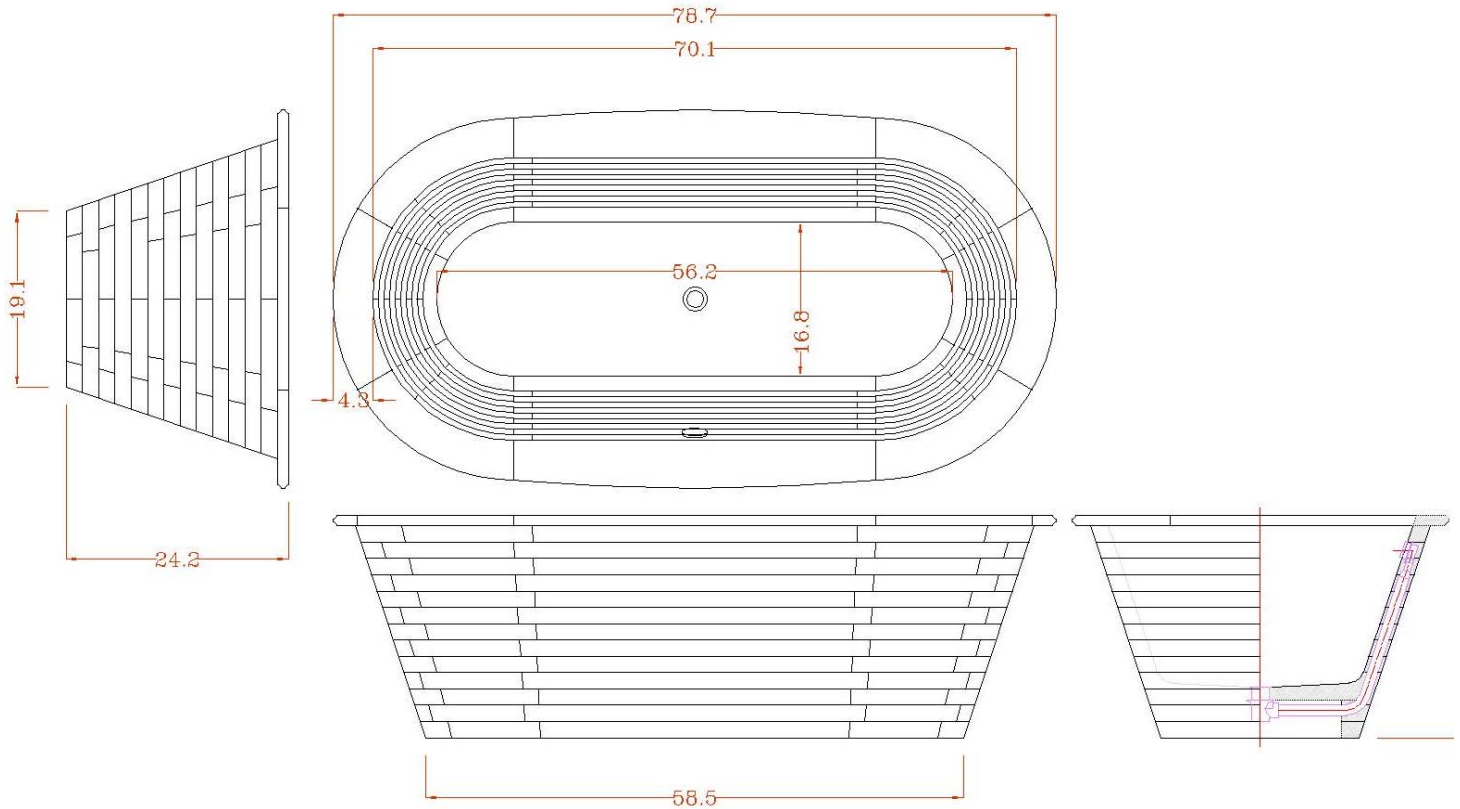

VENDOME PS IM-WVEN800-05

SOLID WOOD FREESTANDING BATHTUB FLAT RIM

VENDOME BATHTUB PS IM-WVEN800-05
79" x 40" x 24" - 262 LBS
WATER CONTENT 145 GAL. / 550 LIT.

BUILT IN OVERFLOW LINE.
POP-UP, DRAIN & P-TRAP INCLUDED.
AVAILABLE IN OAK / ASH / IROKO / WALNUT / WENGE WOOD.
GLOSSY OR SEMI GLOSS FINISH AVAILABLE.

FOR CUSTOM DIMENSIONS, PLEASE CALL OR EMAIL US.