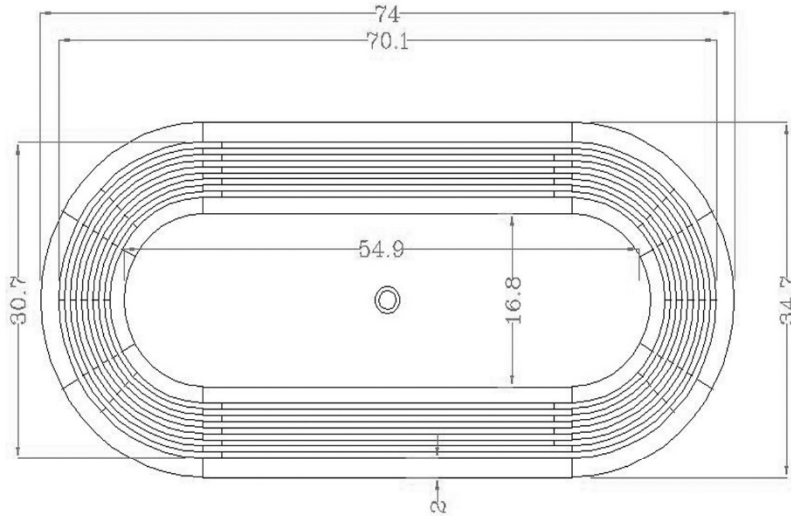

### VENDOME PS IM-WVEN800-07

SOLID WOOD FREESTANDING BATHTUB  
WOOD BEAMS & NO RIM

VENDOME BATHTUB PS IM-WVEN800-07  
74" x 35" x 23" - 262 LBS  
WATER CONTENT 145 GAL. / 550 LIT.

SOLID BRASS OVERFLOW LINE.  
POP-UP, DRAIN & P-TRAP INCLUDED.  
AVAILABLE IN OAK / ASH / IROKO / WALNUT / WENGE WOOD.  
GLOSSY OR SEMI GLOSS FINISH AVAILABLE.