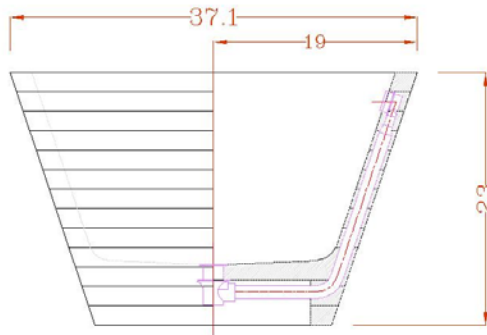

### VENDOME PS IM-WVEN800-23

SOLID WOOD FREESTANDING BATHTUB  
NO RIM – ELLIPTIC SHAPE

VENDOME BATHTUB PS IM-WVEN800-23  
74" x 37" x 23" - 262 LBS  
WATER CONTENT 145 GAL. / 550 LIT.

BUILT IN OVERFLOW LINE.  
POP-UP, DRAIN & P-TRAP INCLUDED.  
AVAILABLE IN OAK / ASH / IROKO / WALNUT / WENGE WOOD.  
GLOSSY OR SEMI GLOSS FINISH AVAILABLE.

VENDOME BATHTUB PS IM-WVEN800-10  
74" x 35" x 23" - 262 LBS  
WATER CONTENT 145 GAL. / 550 LIT.

BUILT IN OVERFLOW LINE.  
POP-UP, DRAIN & P-TRAP INCLUDED.  
AVAILABLE IN OAK / ASH / IROKO / WALNUT / WENGE WOOD.  
GLOSSY OR SEMI GLOSS FINISH AVAILABLE.