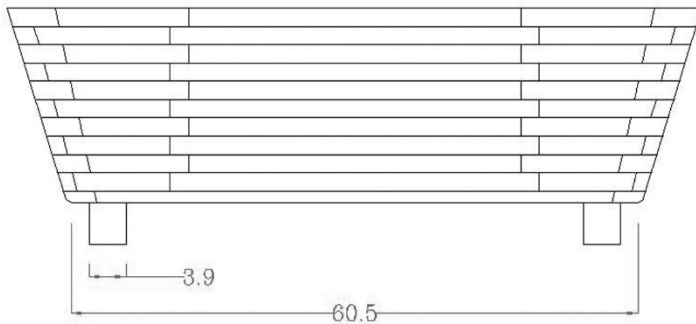

### VENDOME PS IM-WVEN800-07

SOLID WOOD FREESTANDING BATHTUB  
WOOD BEAMS & NO RIM

VENDOME BATHTUB PS IM-WVEN800-07  
74" x 35" x 23" - 262 LBS  
WATER CONTENT 145 GAL. / 550 LIT.

SOLID BRASS OVERFLOW LINE.  
POP-UP, DRAIN & P-TRAP INCLUDED.  
AVAILABLE IN OAK / ASH / IROKO / WALNUT / WENGE WOOD.  
GLOSSY OR SEMI GLOSS FINISH AVAILABLE.