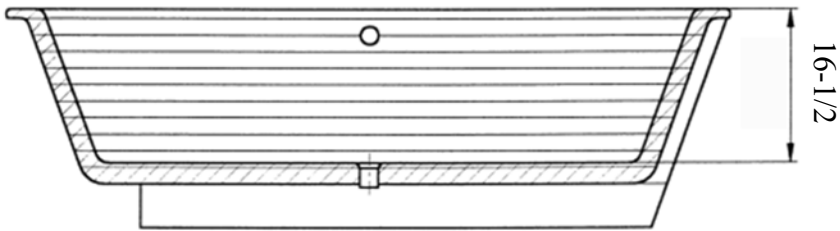

VENDOME BATHTUB PS IM-WVEN800-96  
 79" x 40" x 24" - 262 LBS  
 WATER CONTENT 145 GAL. / 550 LIT.

SOLID BRASS OVERFLOW LINE.  
 POP-UP, DRAIN & P-TRAP INCLUDED.  
 AVAILABLE IN OAK / ASH / IROKO / WALNUT / WENGE WOOD.  
 GLOSSY OR SEMI GLOSSY.