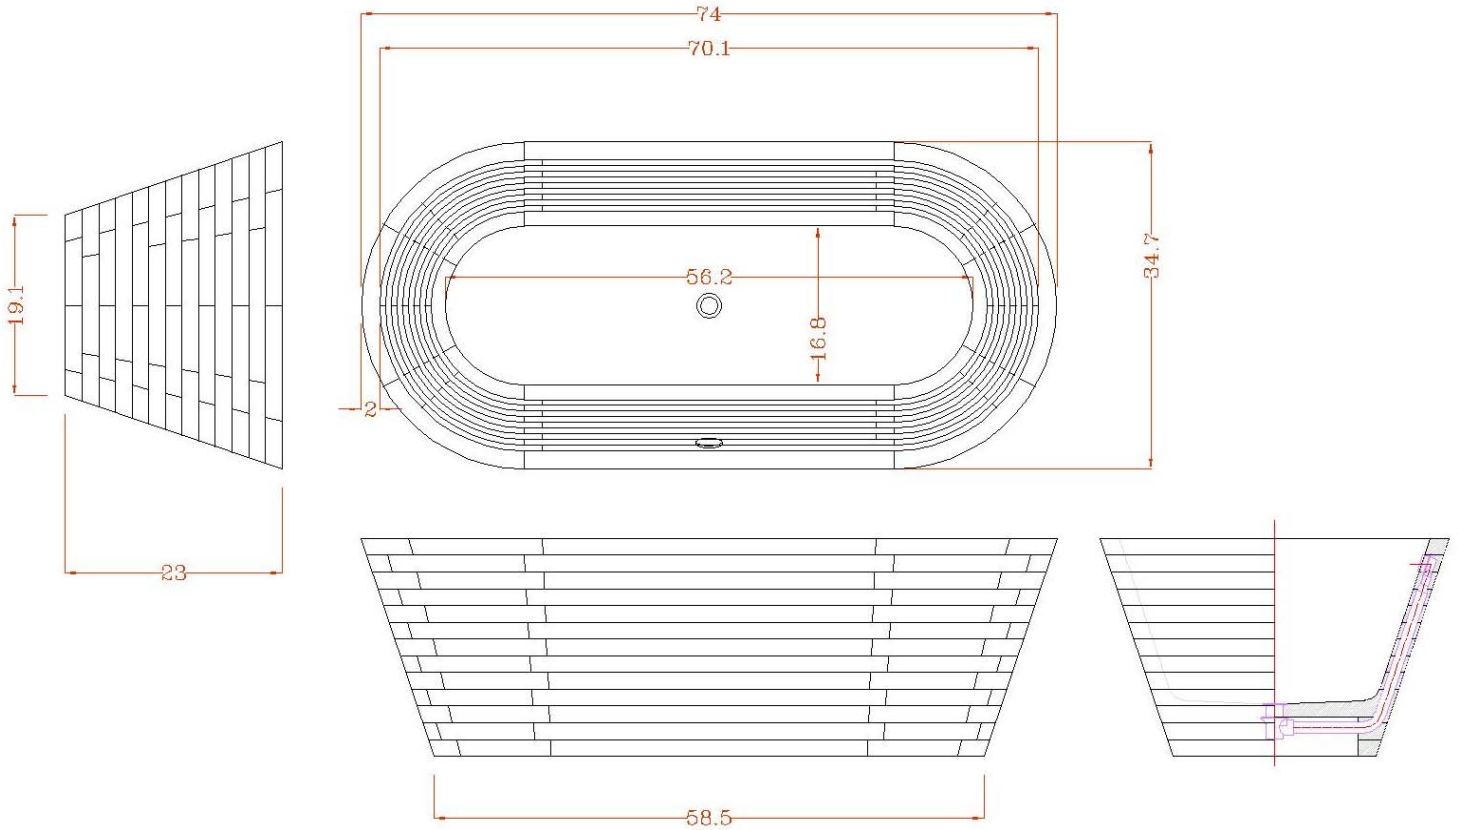

### VENDOME PS IM-WVEN800-23

SOLID WOOD FREESTANDING BATHTUB  
NO RIM – ELLIPTIC SHAPE

VENDOME BATHTUB PS IM-WVEN800-23  
74" x 37" x 23" - 262 LBS  
WATER CONTENT 145 GAL. / 550 LIT.

BUILT IN OVERFLOW LINE.  
POP-UP, DRAIN & P-TRAP INCLUDED.  
AVAILABLE IN OAK / ASH / IROKO / WALNUT / WENGE WOOD.  
GLOSSY OR SEMI GLOSS FINISH AVAILABLE.

VENDOME BATHTUB PS IM-WVEN800-10  
74" x 35" x 23" - 262 LBS  
WATER CONTENT 145 GAL. / 550 LIT.

BUILT IN OVERFLOW LINE.  
POP-UP, DRAIN & P-TRAP INCLUDED.  
AVAILABLE IN OAK / ASH / IROKO / WALNUT / WENGE WOOD.  
GLOSSY OR SEMI GLOSS FINISH AVAILABLE.

### VENDOME PS IM-WVEN800-08

SOLID WOOD FREESTANDING BATHTUB  
PLINTH & NO RIM

VENDOME PS IM-WVEN800-08  
 74" x 35" x 23" - 262 LBS  
 WATER CONTENT 145 GAL. / 550 LIT.

BUILT IN OVERFLOW LINE.  
 POP-UP, DRAIN & P-TRAP INCLUDED.  
 AVAILABLE IN OAK / ASH / IROKO / WALNUT / WENGE WOOD.  
 GLOSSY OR SEMI GLOSS FINISH AVAILABLE.