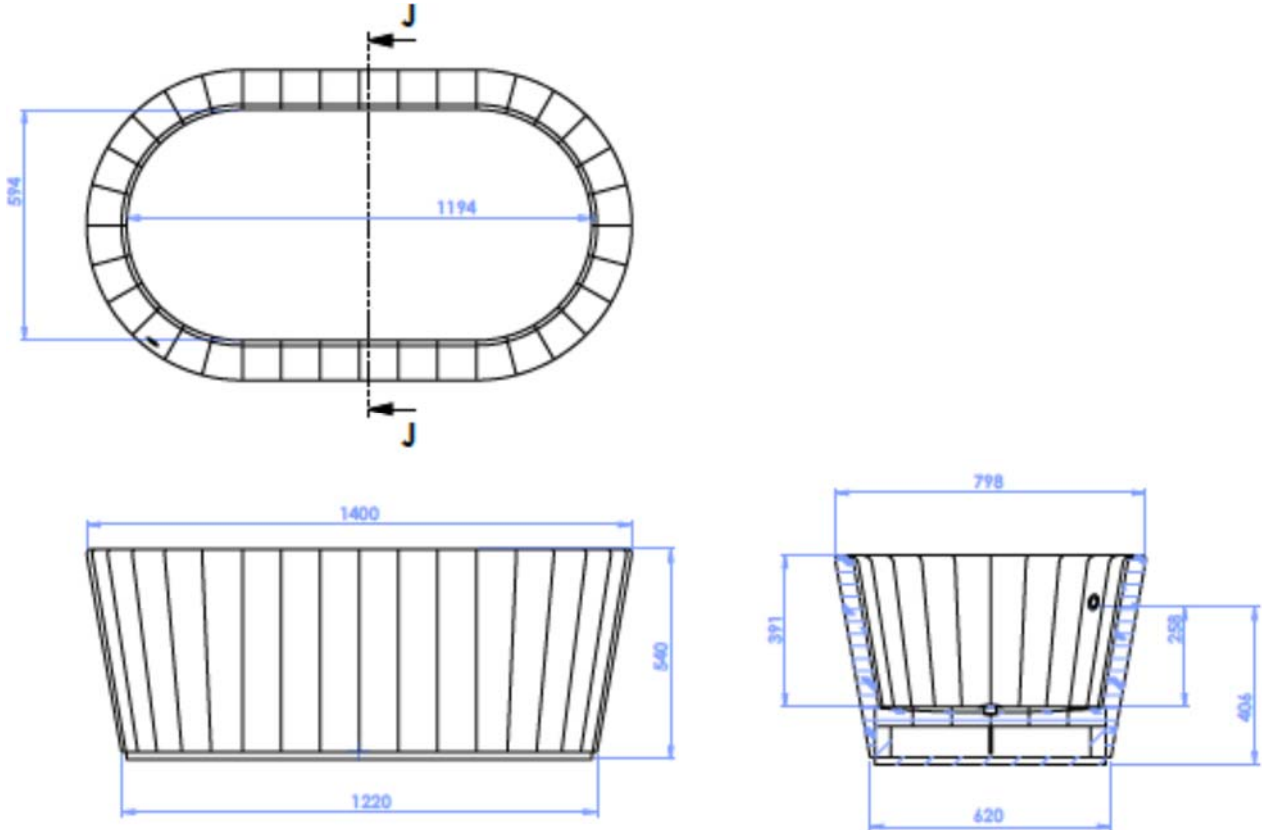

OFURO PS IM-WOFU800

SOLID WOOD FREESTANDING BATHTUB

OFURO BATHTUB PS IM-WOFU800
 55" x 31" x 21" - 249 LBS
 WATER CONTENT 145 GAL. / 550 LIT.

BUILT IN OVERFLOW LINE.
 POP-UP, DRAIN & P-TRAP INCLUDED.
 AVAILABLE IN OAK / ASH / IROKO / WALNUT / WENGE WOOD.
 GLOSSY OR SEMI GLOSS FINISH AVAILABLE.