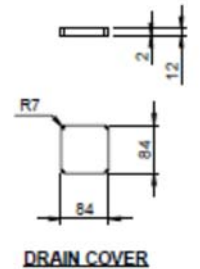

SOLIDBLISS PS IDV 290282

SOLID SURFACE WALL HUNG VANITY
ALSO AVAIL IN 24" WIDTH

REAR VIEW

DRAIN COVER

SOLIDBLISS PS IDV 290282 35"x 18" x 6" 49 LBS

1/4" EDGE - SHELF AT REAR & RIGHT
MATTE WHITE - SQR. DRAIN COVER
DRAIN & P-TRAP NOT INCLUDED.
MOUNTING HARDWARE INCLUDED