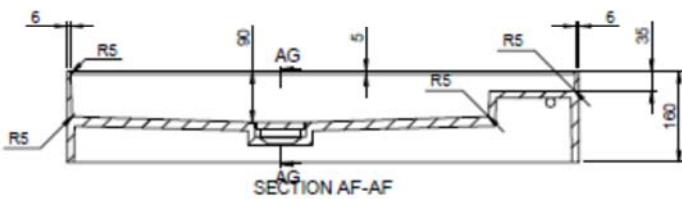

SOLIDBLISS PS IDV 290282

SOLID SURFACE WALL HUNG VANITY
ALSO AVAIL IN 24" WIDTH

REAR VIEW

DRAIN COVER

SOLIDBLISS PS IDV 290282 35"x 18" x 6" 49 LBS

1/4" EDGE - SHELF AT REAR & RIGHT
MATTE WHITE - SQR. DRAIN COVER
DRAIN & P-TRAP NOT INCLUDED.
MOUNTING HARDWARE INCLUDED