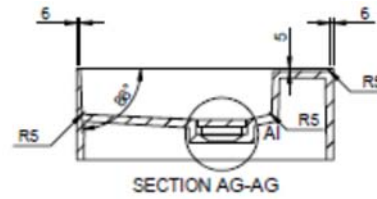

SOLIDBLISS PS IDV 290282

SOLID SURFACE WALL HUNG VANITY
ALSO AVAIL IN 24" WIDTH

REAR VIEW

DRAIN COVER

SOLIDBLISS PS IDV 290282 35"x 18" x 6" 49 LBS

1/4" EDGE - SHELF AT REAR & RIGHT
MATTE WHITE - SQR. DRAIN COVER
DRAIN & P-TRAP NOT INCLUDED.
MOUNTING HARDWARE INCLUDED