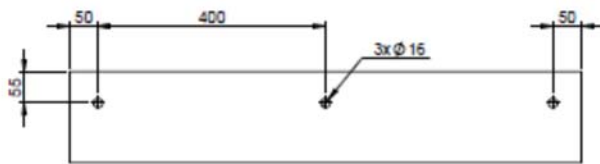

SOLIDBLISS PS IDV 290282

SOLID SURFACE WALL HUNG VANITY
ALSO AVAIL IN 24" WIDTH

REAR VIEW

DRAIN COVER

SOLIDBLISS PS IDV 290282 35"x 18" x 6" 49 LBS

1/4" EDGE - SHELF AT REAR & RIGHT
MATTE WHITE - SQR. DRAIN COVER
DRAIN & P-TRAP NOT INCLUDED.
MOUNTING HARDWARE INCLUDED