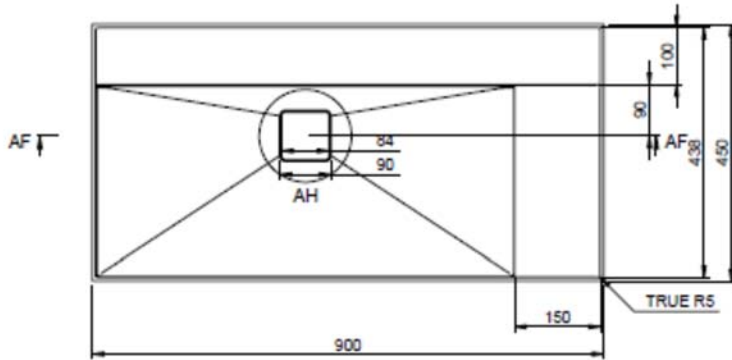

SOLIDBLISS PS IDV 290282

SOLID SURFACE WALL HUNG VANITY
ALSO AVAIL IN 24" WIDTH

REAR VIEW

DRAIN COVER

SOLIDBLISS PS IDV 290282 35"x 18" x 6" 49 LBS

1/4" EDGE - SHELF AT REAR & RIGHT
MATTE WHITE - SQR. DRAIN COVER
DRAIN & P-TRAP NOT INCLUDED.
MOUNTING HARDWARE INCLUDED