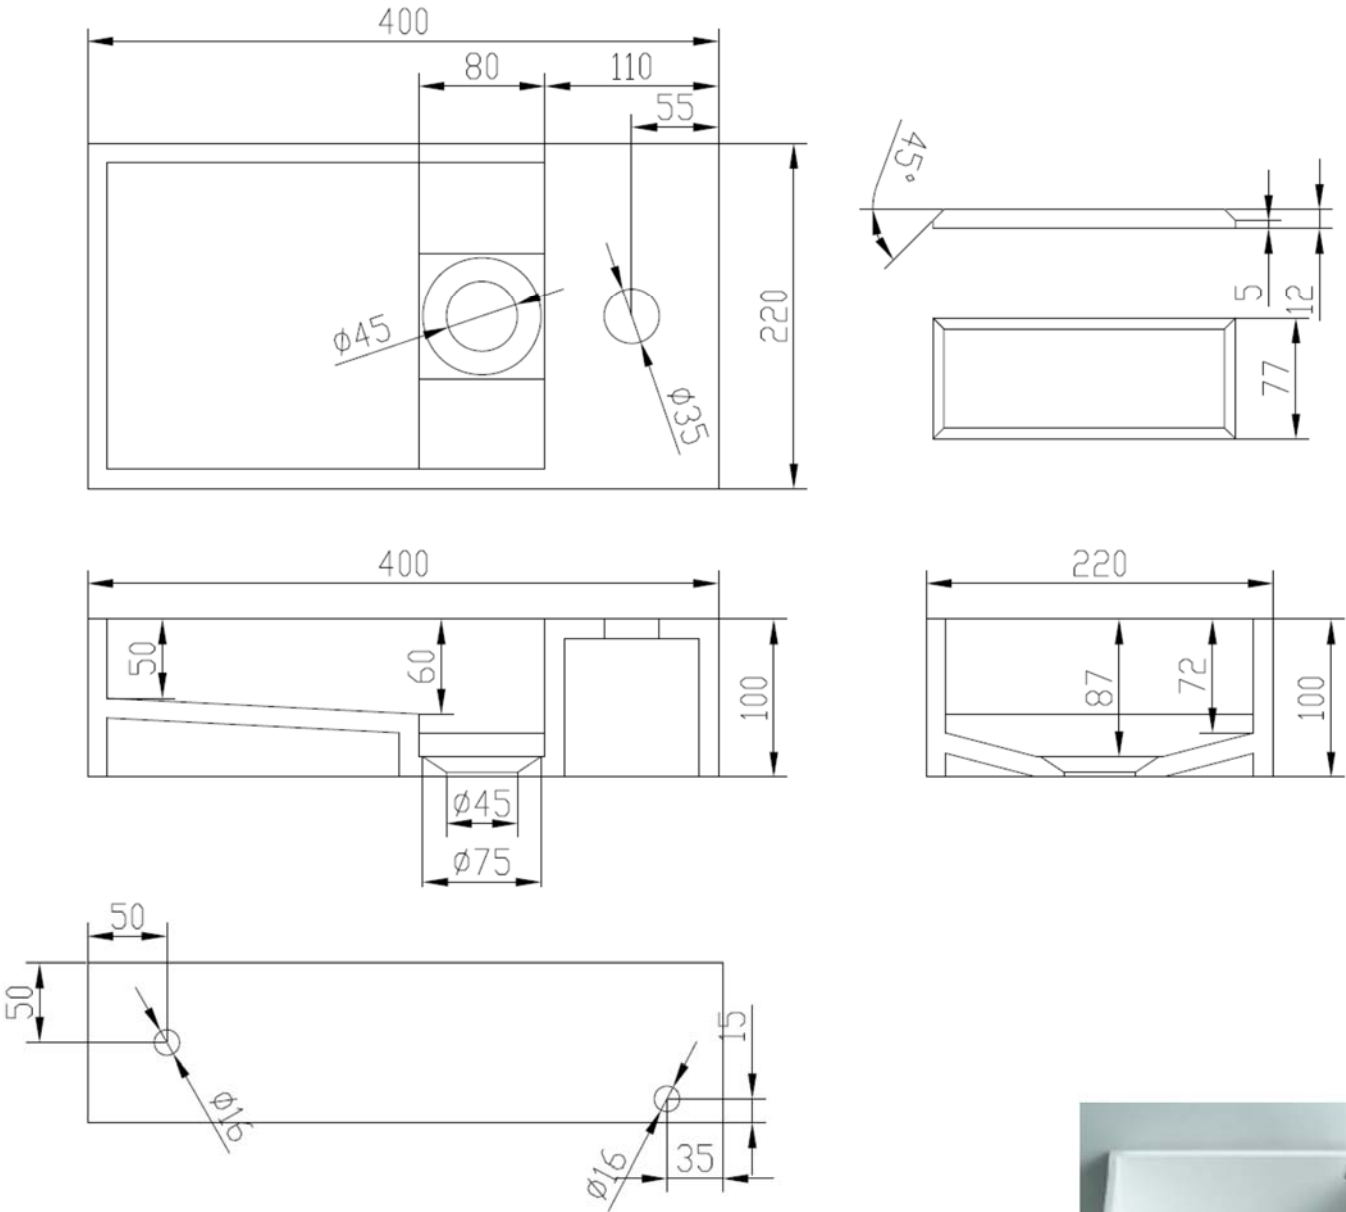

SOLIDCUBE PS IDV 280172

SOLID SURFACE SMALL WALL HUNG VANITY

SOLIDCUBE PS-ID 280172 16 "x 9 "x 4 " - 15 LBS

WHITE MATT.
LEFT & RIGHT REVERSIBLE .
MATT SOLID DRAIN COVER INCL.W/ 1 FAUCET HOLE.
POP UP & P-TRAP NOT INCLUDED.MOUNTING HARDWARE INCLUDED.