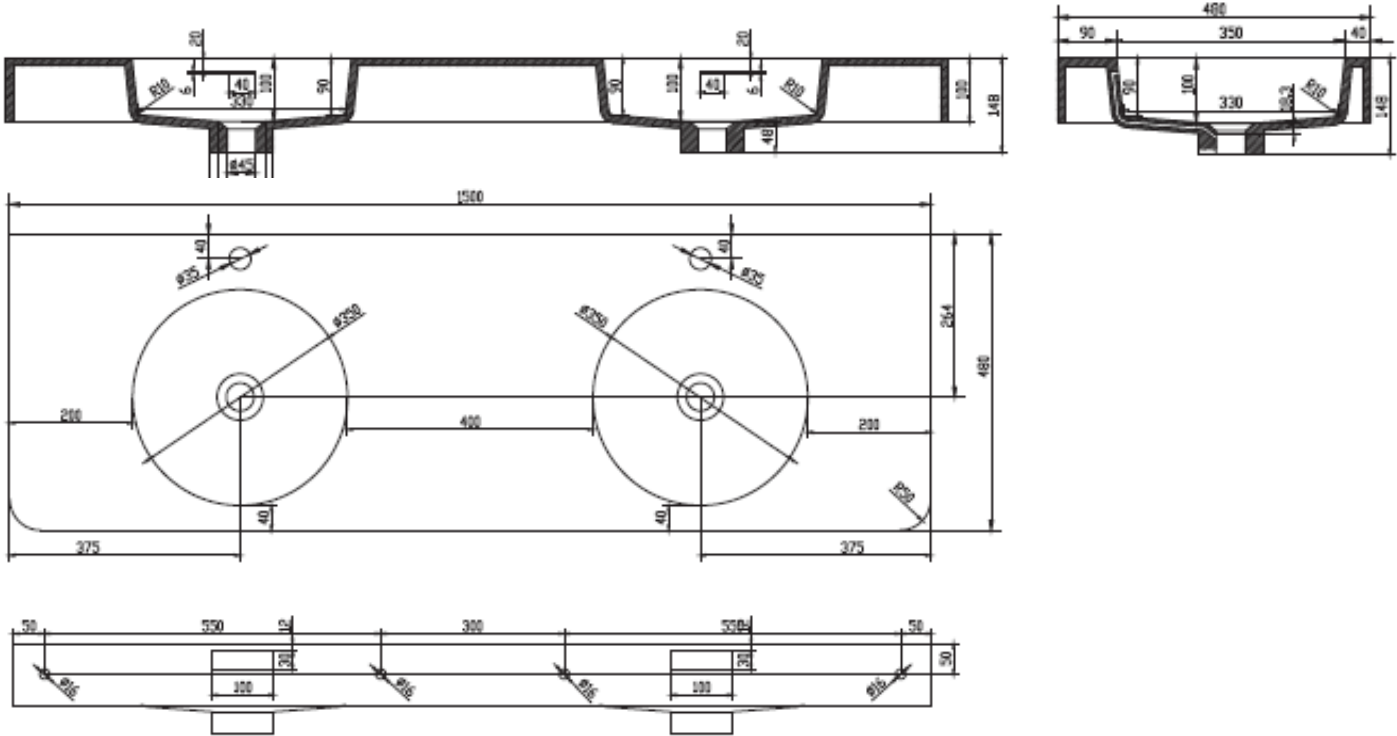

SOLIDBRIO PS ID-284224

SOLID SURFACE WALL MOUNT VANITY  
59" WIDE w. 2 BASINS 13-3/4" DIAMETER

ALSO AVAILABLE w. 1 BASIN 18" & 35" WIDE

SOLIDBRIO PS ID-284224      59"x 19"x 6"      80 LBS

WHITE MATT.  
NO FAUCET HOLE, OVER FLOW INCLUDED  
WALL MOUNTING KIT INCLUDED.  
POP UP & P-TRAP NOT INCLUDED.