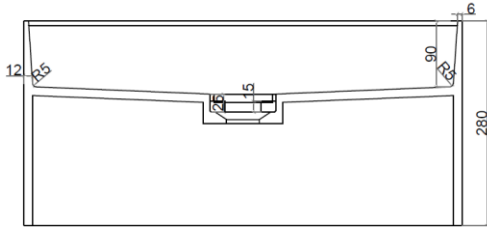

SOLIDBLISS-60SH PS IDV 290322

SOLID SURFACE SMALL WALL HUNG VANITY

SQUARE DRAIN COVER DETAIL

SOLIDBLISS PS IDV 290322      24" x 15-3/4" x 11" - 42 LBS  
MATTE WHITE W/ INTEGRATED SOLID MATTE SQUARE DRAIN COVER  
NO FAUCET HOLE. NO OVERFLOW.  
POP UP & P-TRAP NOT INCLUDED. MOUNTING HARDWARE INCLUDED.