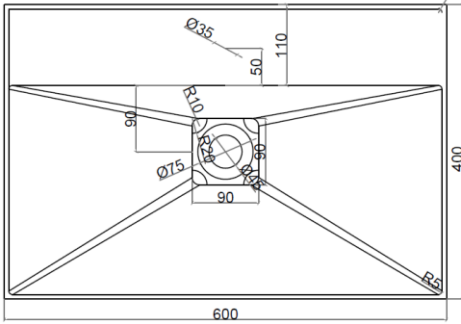

SOLIDBLISS-60SH PS IDV 290322

SOLID SURFACE SMALL WALL HUNG VANITY

SQUARE DRAIN COVER DETAIL

SOLIDBLISS PS IDV 290322      24" x 15-3/4" x 11" - 42 LBS  
MATTE WHITE W/ INTEGRATED SOLID MATTE SQUARE DRAIN COVER  
NO FAUCET HOLE. NO OVERFLOW.  
POP UP & P-TRAP NOT INCLUDED. MOUNTING HARDWARE INCLUDED.