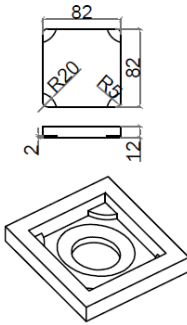

SOLIDBLISS-60SH PS IDV 290322

SOLID SURFACE SMALL WALL HUNG VANITY

SQUARE DRAIN COVER DETAIL

SOLIDBLISS PS IDV 290322      24" x 15-3/4" x 11" - 42 LBS  
MATTE WHITE W/ INTEGRATED SOLID MATTE SQUARE DRAIN COVER  
NO FAUCET HOLE. NO OVERFLOW.  
POP UP & P-TRAP NOT INCLUDED. MOUNTING HARDWARE INCLUDED.