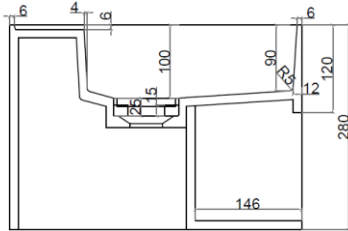

SOLIDBLISS-60SH PS IDV 290322

SOLID SURFACE SMALL WALL HUNG VANITY

SQUARE DRAIN COVER DETAIL

SOLIDBLISS PS IDV 290322      24" x 15-3/4" x 11" - 42 LBS  
MATTE WHITE W/ INTEGRATED SOLID MATTE SQUARE DRAIN COVER  
NO FAUCET HOLE. NO OVERFLOW.  
POP UP & P-TRAP NOT INCLUDED. MOUNTING HARDWARE INCLUDED.