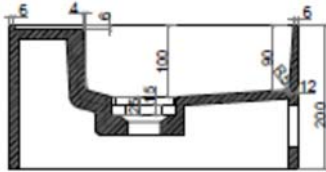

SOLIDBLISS PS IDV 290309

SOLID SURFACE WALL HUNG WASHSTAND
ALSO AVAIL IN 22" WIDTH

SOLIDBLISS PS IDV 290309 24" x 16" x 8" 40 LBS

MATTE WHITE - NO FAUCET HOLE.
NO O/FLOW HOLE
SQUARE SOLID DRAIN COVER INCL.
POP UP & P-TRAP NOT INCLUDED.
MOUNTING HARDWARE INCLUDED.