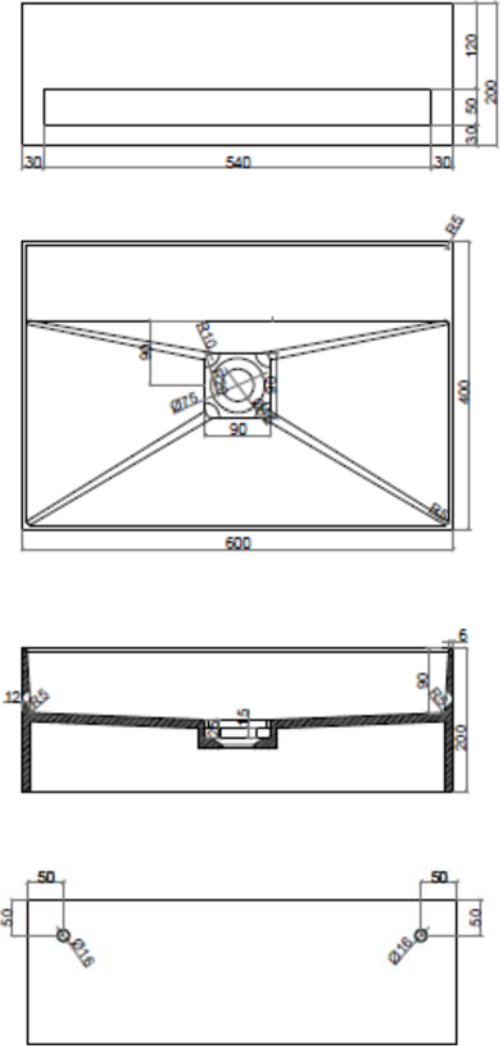

SOLIDBLISS PS IDV 290309

SOLID SURFACE WALL HUNG WASHSTAND
ALSO AVAIL IN 22" WIDTH

SOLIDBLISS PS IDV 290309 24" x 16" x 8" 40 LBS

MATTE WHITE - NO FAUCET HOLE.
NO O/FLOW HOLE
SQUARE SOLID DRAIN COVER INCL.
POP UP & P-TRAP NOT INCLUDED.
MOUNTING HARDWARE INCLUDED.