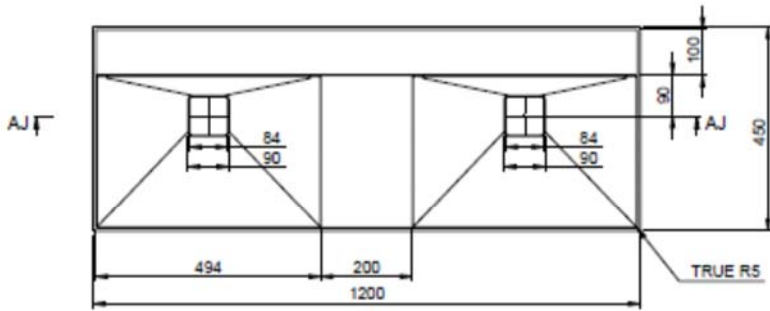

SOLIDBLISS PS IDV 290283

SOLID SURFACE WALL HUNG VANITY
16" WIDE BASIN

DETAIL AN
SCALE 1 : 5

SOLIDBLISS PS IDV 290283 47"x 18" x 6" 60 LBS

1/4" EDGE - SHELF AT REAR & MIDDLE
MATTE WHITE - SQR. DRAIN COVER
DRAIN & P-TRAP NOT INCLUDED.
MOUNTING HARDWARE INCLUDED.