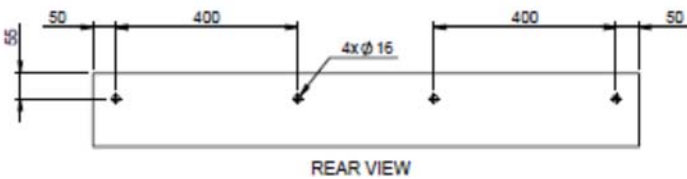

SOLIDBLISS PS IDV 290283

SOLID SURFACE WALL HUNG VANITY
16" WIDE BASIN

DETAIL AN
SCALE 1 : 5

SOLIDBLISS PS IDV 290283 47"x 18" x 6" 60 LBS

1/4" EDGE - SHELF AT REAR & MIDDLE
MATTE WHITE - SQR. DRAIN COVER
DRAIN & P-TRAP NOT INCLUDED.
MOUNTING HARDWARE INCLUDED.