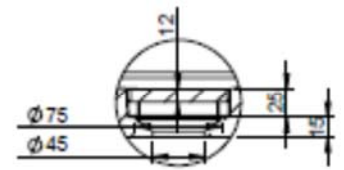

SOLIDBLISS PS IDV 290283

SOLID SURFACE WALL HUNG VANITY
16" WIDE BASIN

DETAIL AN
SCALE 1 : 5

SOLIDBLISS PS IDV 290283 47"x 18" x 6" 60 LBS

1/4" EDGE - SHELF AT REAR & MIDDLE
MATTE WHITE - SQR. DRAIN COVER
DRAIN & P-TRAP NOT INCLUDED.
MOUNTING HARDWARE INCLUDED.