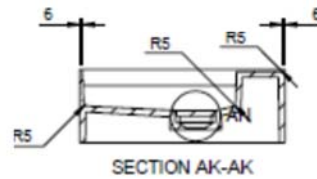

SOLIDBLISS PS IDV 290283

SOLID SURFACE WALL HUNG VANITY
16" WIDE BASIN

DETAIL AN
SCALE 1 : 5

SOLIDBLISS PS IDV 290283 47"x 18" x 6" 60 LBS

1/4" EDGE - SHELF AT REAR & MIDDLE
MATTE WHITE - SQR. DRAIN COVER
DRAIN & P-TRAP NOT INCLUDED.
MOUNTING HARDWARE INCLUDED.