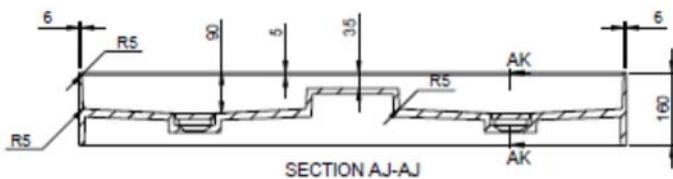

SOLIDBLISS PS IDV 290283

SOLID SURFACE WALL HUNG VANITY
16" WIDE BASIN

DETAIL AN
SCALE 1 : 5

SOLIDBLISS PS IDV 290283 47"x 18" x 6" 60 LBS

1/4" EDGE - SHELF AT REAR & MIDDLE
MATTE WHITE - SQR. DRAIN COVER
DRAIN & P-TRAP NOT INCLUDED.
MOUNTING HARDWARE INCLUDED.