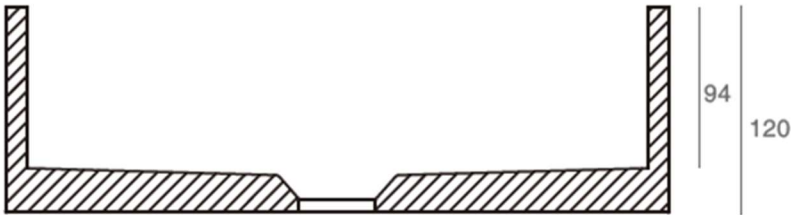

SOLIDZOE PS IDE 290305-E10

TERRAZZO SQUARE WASHBASIN

SOLIDZOE PS IDE 290305-E10

SQUARE WASHBASIN  
GREY TERRAZZO

15 " x 15 " x 5 " - 23 LBS

GRID DRAIN W. TERRAZZO COVER INCLUDED.  
ANTI-SCRATCH FINISH.

Project Information  
 Job Name: \_\_\_\_\_ Date: \_\_\_\_\_ Type of hardware: \_\_\_\_\_  
 Comments: \_\_\_\_\_  
 Approved: \_\_\_\_\_

SOLIDZOE PS IDE 290305-D1

CONCRETE SQUARE WASHBASIN

SOLIDZOE PS IDE 290305-D1

SQUARE WASHBASIN  
BEIGE COLORED CONCRETE

15 " x 15 " x 5 " - 23 LBS

GRID DRAIN W. CONCRETE COVER INCLUDED.  
ANTI-SCRATCH FINISH.

15 " x 15 " x 5 " - 23 LBS

GRID DRAIN W. CONCRETE COVER INCLUDED.  
ANTI-SCRATCH FINISH.

Project Information  
 Job Name: \_\_\_\_\_ Date: \_\_\_\_\_ Type of hardware: \_\_\_\_\_  
 Comments: \_\_\_\_\_  
 Approved: \_\_\_\_\_