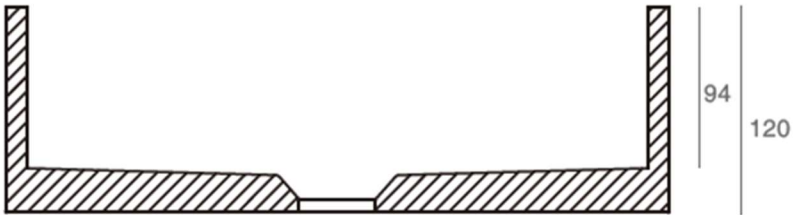

SOLIDZOE PS IDE 290305-B1

CONCRETE SQUARE WASHBASIN

SOLIDZOE PS IDE 290305-B1

SQUARE WASHBASIN
GREY COLORED CONCRETE

15 " x 15 " x 5 " - 23 LBS

GRID DRAIN W. CONCRETE COVER INCLUDED.
ANTI-SCRATCH FINISH.