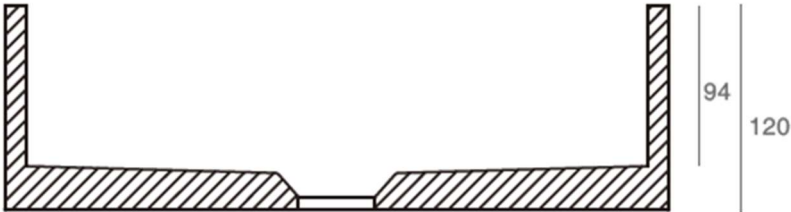

SOLIDZOE PS IDE 290305-E10

TERRAZZO SQUARE WASHBASIN

SOLIDZOE PS IDE 290305-E10

SQUARE WASHBASIN  
GREY TERRAZZO

15 " x 15 " x 5 " - 23 LBS

GRID DRAIN W. TERRAZZO COVER INCLUDED.  
ANTI-SCRATCH FINISH.

Project Information  
 Job Name: \_\_\_\_\_ Date: \_\_\_\_\_ Type of hardware: \_\_\_\_\_  
 Comments: \_\_\_\_\_  
 Approved: \_\_\_\_\_

SOLIDZOE PS IDE 290305-D1

CONCRETE SQUARE WASHBASIN

SOLIDZOE PS IDE 290305-D1

SQUARE WASHBASIN  
BEIGE COLORED CONCRETE

15 " x 15 " x 5 " - 23 LBS

GRID DRAIN W. CONCRETE COVER INCLUDED.  
ANTI-SCRATCH FINISH.

15 " x 15 " x 5 " - 23 LBS

GRID DRAIN W. CONCRETE COVER INCLUDED.  
ANTI-SCRATCH FINISH.

Project Information  
 Job Name: \_\_\_\_\_ Date: \_\_\_\_\_ Type of hardware: \_\_\_\_\_  
 Comments: \_\_\_\_\_  
 Approved: \_\_\_\_\_