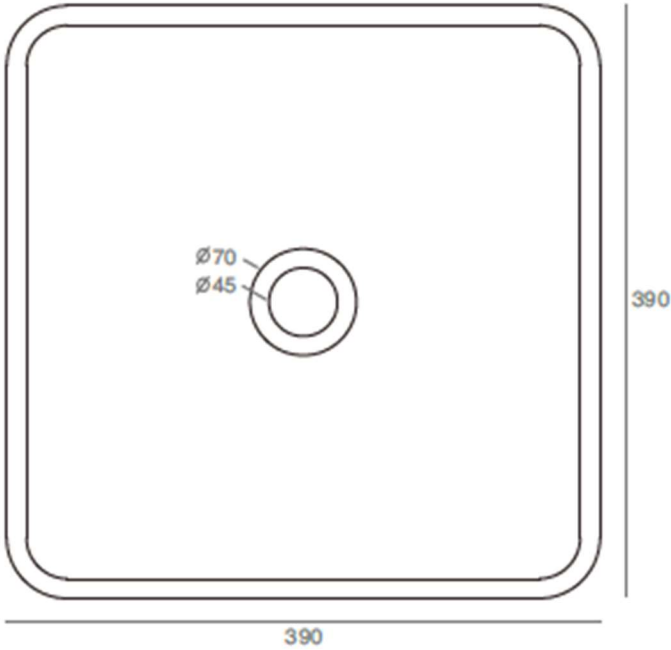

SOLIDZOE PS IDE 290305-E10

TERRAZZO SQUARE WASHBASIN

SOLIDZOE PS IDE 290305-E10

SQUARE WASHBASIN  
GREY TERRAZZO

15 " x 15 " x 5 " - 23 LBS

GRID DRAIN W. TERRAZZO COVER INCLUDED.  
ANTI-SCRATCH FINISH.

Project Information  
 Job Name: \_\_\_\_\_ Date: \_\_\_\_\_ Type of hardware: \_\_\_\_\_  
 Comments: \_\_\_\_\_  
 Approved: \_\_\_\_\_

SOLIDZOE PS IDE 290305-D1

CONCRETE SQUARE WASHBASIN

SOLIDZOE PS IDE 290305-D1

SQUARE WASHBASIN  
BEIGE COLORED CONCRETE

15 " x 15 " x 5 " - 23 LBS

GRID DRAIN W. CONCRETE COVER INCLUDED.  
ANTI-SCRATCH FINISH.

15 " x 15 " x 5 " - 23 LBS

GRID DRAIN W. CONCRETE COVER INCLUDED.  
ANTI-SCRATCH FINISH.

Project Information  
 Job Name: \_\_\_\_\_ Date: \_\_\_\_\_ Type of hardware: \_\_\_\_\_  
 Comments: \_\_\_\_\_  
 Approved: \_\_\_\_\_