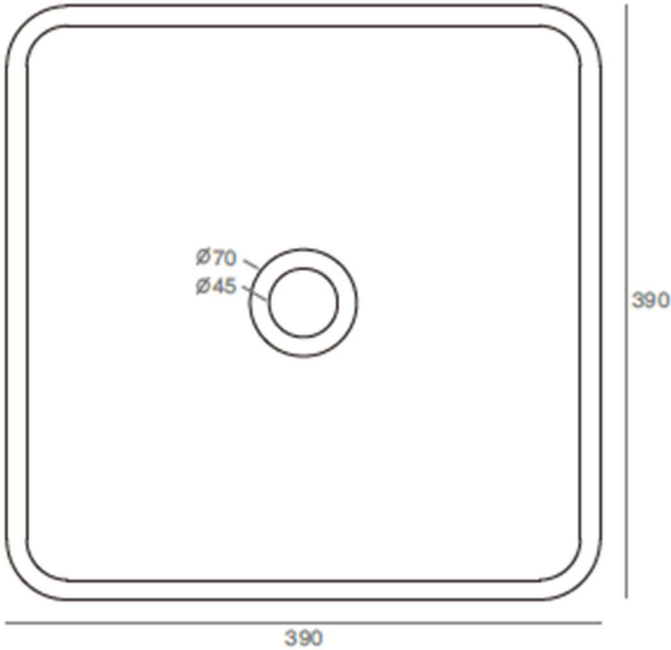

SOLIDZOE PS IDE 290305-E10

TERRAZZO SQUARE WASHBASIN

SOLIDZOE PS IDE 290305-E10

SQUARE WASHBASIN  
GREY TERRAZZO

15 " x 15 " x 5 " - 23 LBS

GRID DRAIN W. TERRAZZO COVER INCLUDED.  
ANTI-SCRATCH FINISH.

Project Information  
 Job Name: \_\_\_\_\_ Date: \_\_\_\_\_ Type of hardware: \_\_\_\_\_  
 Comments: \_\_\_\_\_  
 Approved: \_\_\_\_\_

SOLIDZOE PS IDE 290305-D1

CONCRETE SQUARE WASHBASIN

SOLIDZOE PS IDE 290305-D1

SQUARE WASHBASIN  
BEIGE COLORED CONCRETE

15 " x 15 " x 5 " - 23 LBS

GRID DRAIN W. CONCRETE COVER INCLUDED.  
ANTI-SCRATCH FINISH.

15 " x 15 " x 5 " - 23 LBS

GRID DRAIN W. CONCRETE COVER INCLUDED.  
ANTI-SCRATCH FINISH.

Project Information  
 Job Name: \_\_\_\_\_ Date: \_\_\_\_\_ Type of hardware: \_\_\_\_\_  
 Comments: \_\_\_\_\_  
 Approved: \_\_\_\_\_