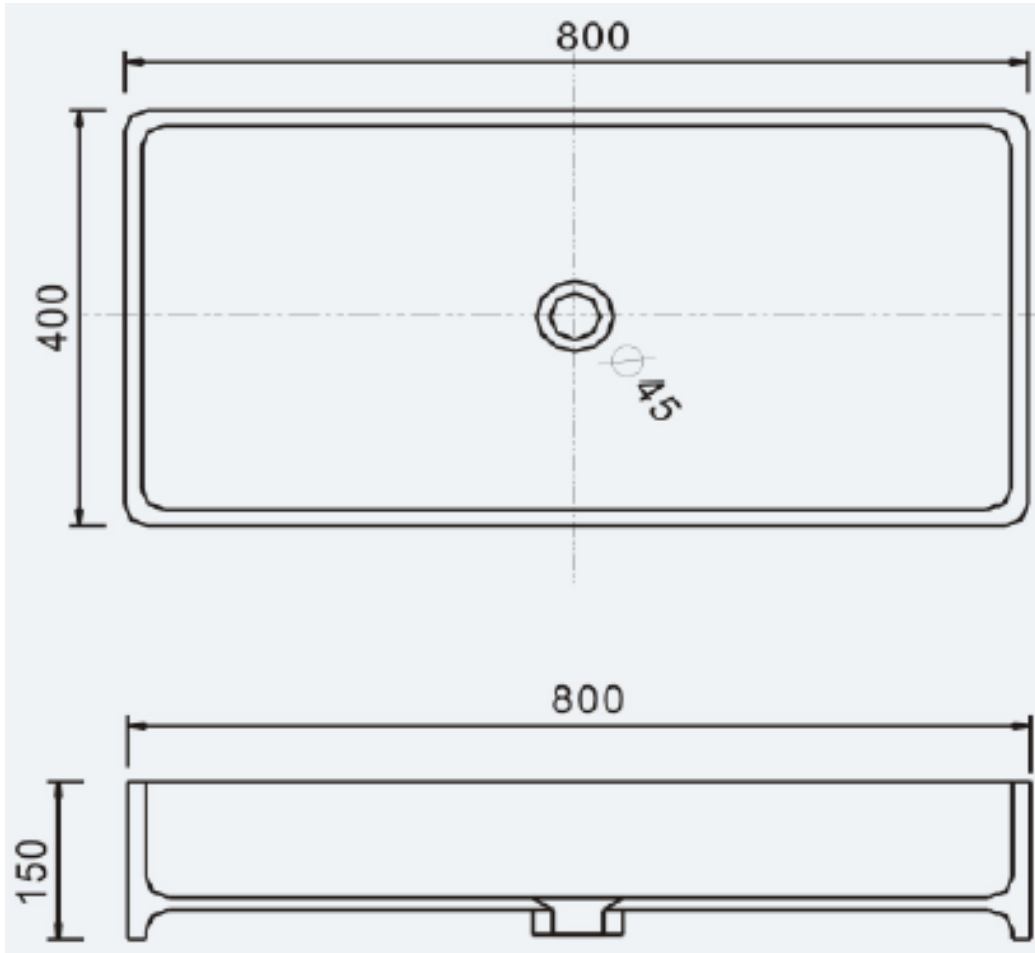

SOLIDTOP PS-ID277031

SOLID SURFACE RECTANGULAR WASHBASIN

SOLIDTOP PS-ID 277031 31 "x 16 "x 6 " - 46 LBS

WHITE MATT.
GRID DRAIN NOT INCL

Project Information
 Job Name: _____ Date: _____ Type of hardware: _____
 Comments: _____
 Approved: _____