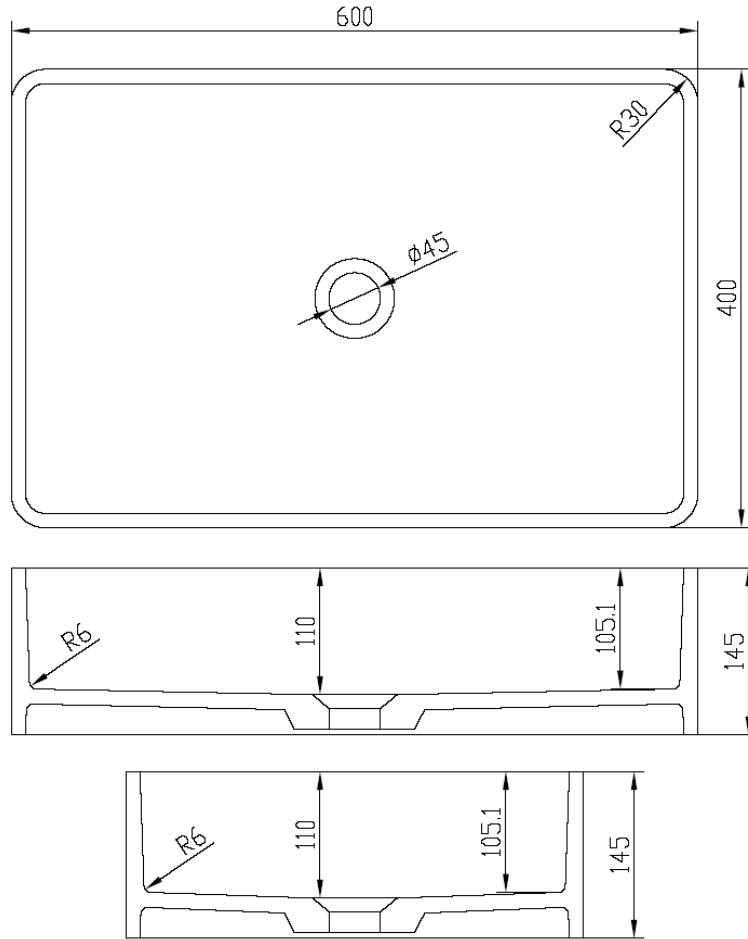

SOLIDTOP PS-ID277030

SOLID SURFACE RECTANGULAR WASHBASIN

SOLIDTOP PS-ID 277030 24 "x 16 "x 6 "- 24LBS

WHITE MATT

GRID DRAIN NOT INCL

Project Information

Job Name: _____ Date: _____ Type of hardware: _____

Comments: _____