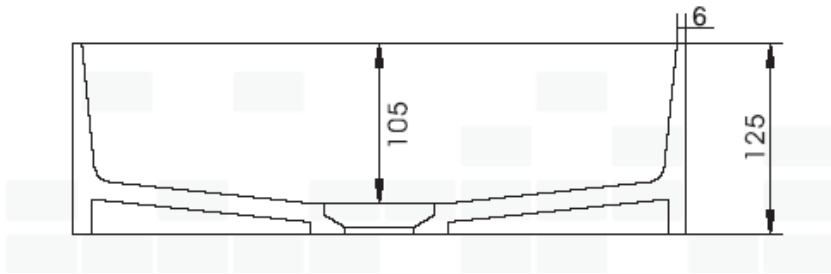

SOLIDTHIN PS-ID281617  
SOLID SURFACE ROUND WASHBASIN

SOLIDTHIN PS-ID 281617 16 "x 16 "x 5 "- 17 LBS

WHITE MATT.  
¼" THICK EDGE. GRID DRAIN NOT INCL.

Project Information  
Job Name: \_\_\_\_\_ Date: \_\_\_\_\_ Type of hardware: \_\_\_\_\_  
Comments: \_\_\_\_\_  
Approved: \_\_\_\_\_