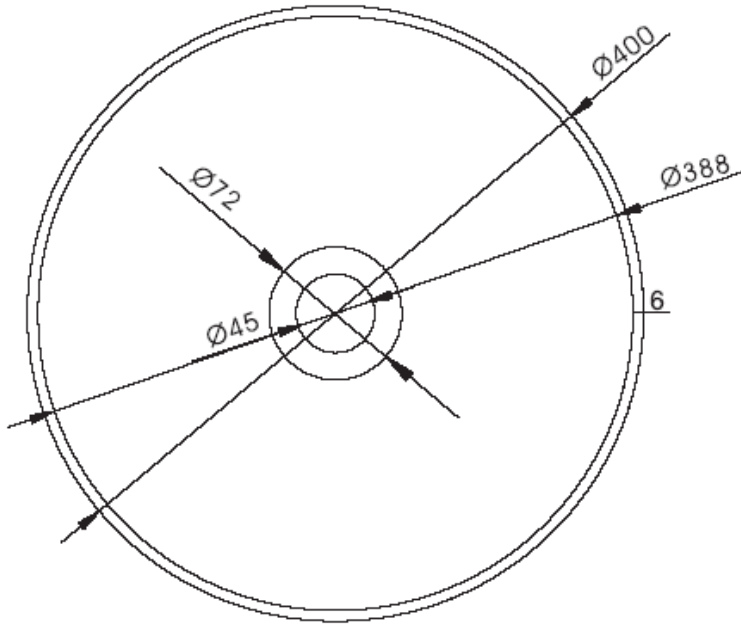

SOLIDTHIN PS-ID281617  
SOLID SURFACE ROUND WASHBASIN

SOLIDTHIN PS-ID 281617 16 "x 16 "x 5 "- 17 LBS

WHITE MATT.  
¼" THICK EDGE. GRID DRAIN NOT INCL.

Project Information  
Job Name: \_\_\_\_\_ Date: \_\_\_\_\_ Type of hardware: \_\_\_\_\_  
Comments: \_\_\_\_\_  
Approved: \_\_\_\_\_