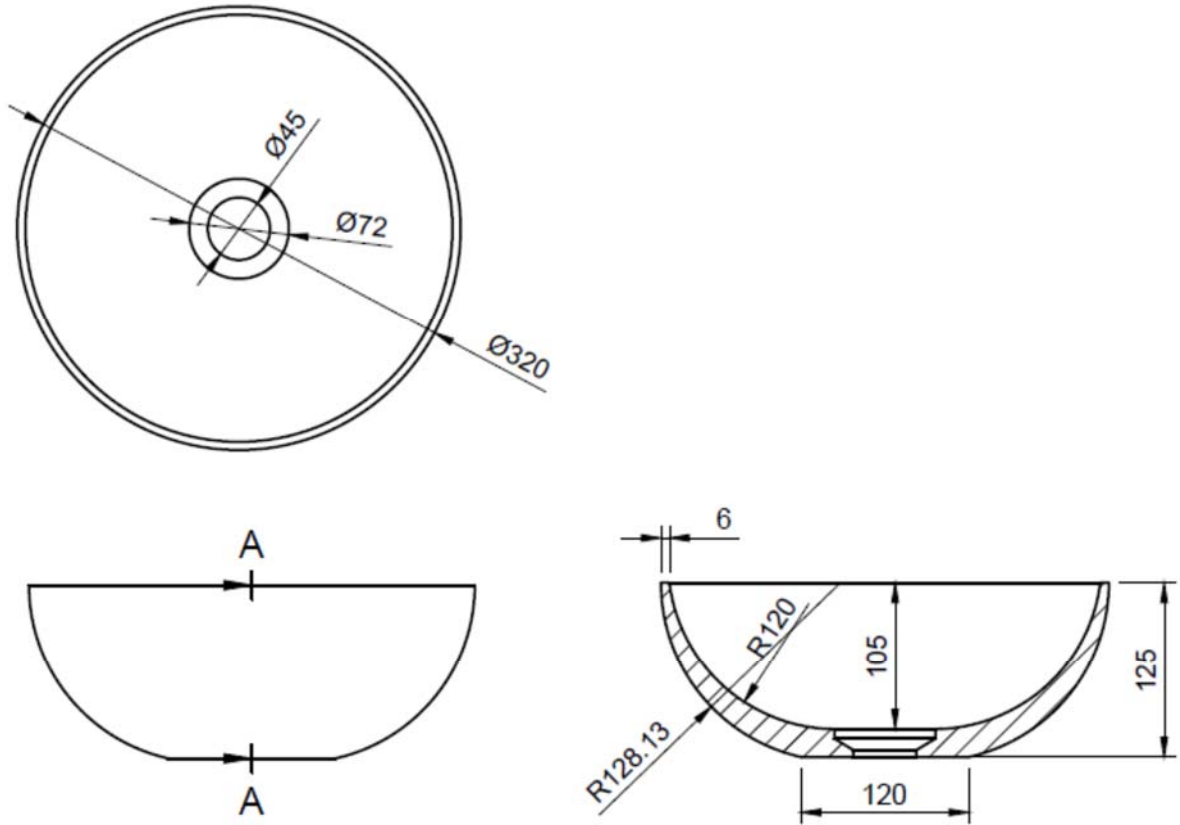

SOLIDTHIN XS PS IDV 290247

SOLID SURFACE ROUND WASHBASIN

FRONT VIEW

SOLIDTHIN XS PS IDV 290247 12-5/8" DIAM. 5" HIGH - 9 LBS - 1/4" EDGE.
 DEPTH 4-1/8"
 ROUND SHAPE WASHBASIN
 MATTE WHITE.
 GRID DRAIN NOT INCLUDED
 USE WITH OPEN DRAIN PS IDV 290330