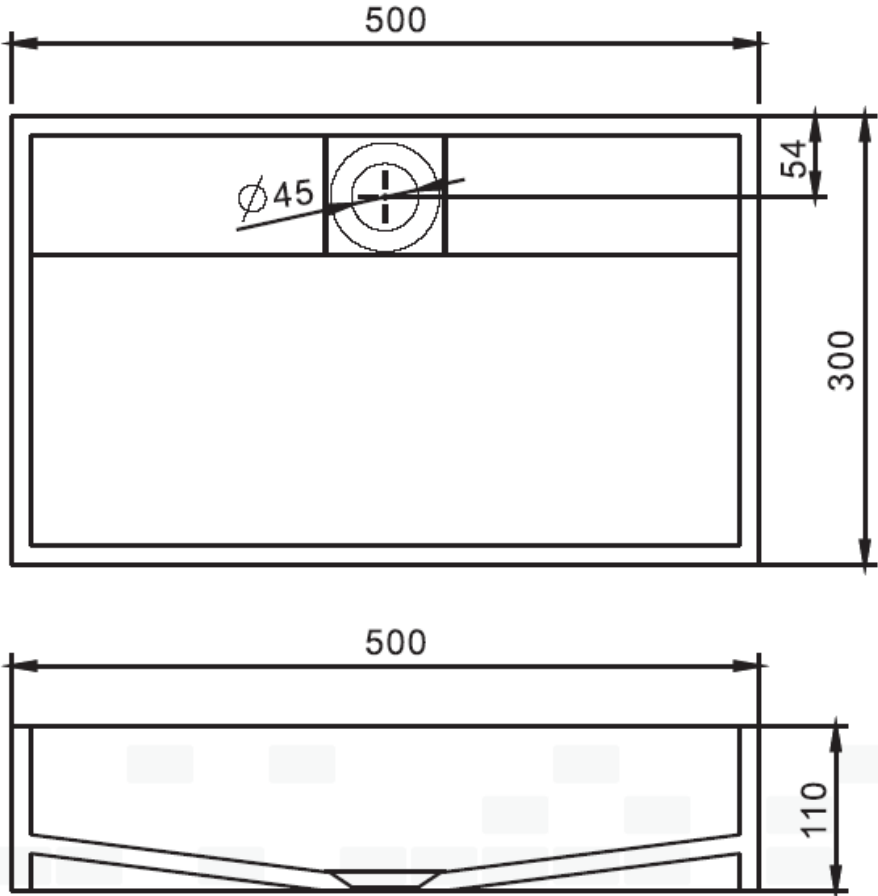

SOLIDSPURE PS-IDV 277041

SOLID SURFACE RECTANGULAR WASHBASIN

SOLID PURE PS-IDV 277041

20" x 12" x 4" - 18 LBS
MATTE WHITE.
NO HOLE FOR FAUCET, GRID DRAIN NOT INCL.

Project Information
 Job Name: _____ Date: _____ Type of hardware: _____
 Comments: _____
 Approved: _____