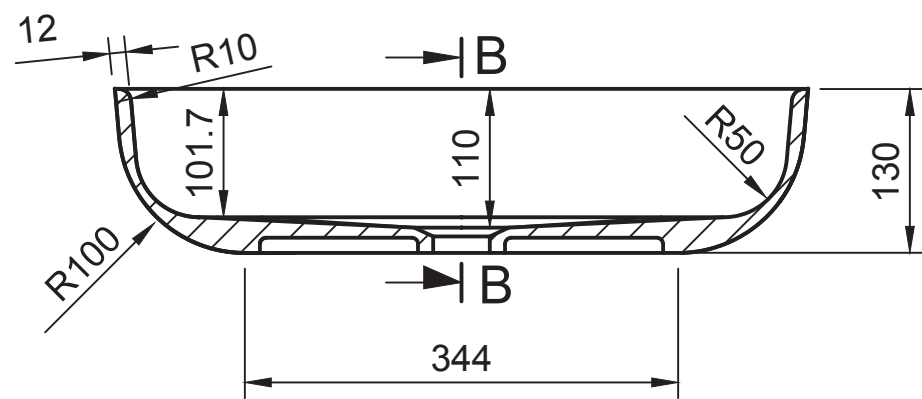

TOP VIEW

SECTION A-A

SECTION B-B

Accessories List

9000090  
Magic Sponge  
1pc

IDEAVIT

ARTICLE NO.

290345 Solidpool FS Washbasin

DIMENSIONS(MILLIMETER)

550x 350 x 130mm

TOLERANCE(MILLIMETER)

±1

WEIGHT(KILOGRAMS)

-

PAPER SIZE

A3

SCALE

1:6

REV.

A-01