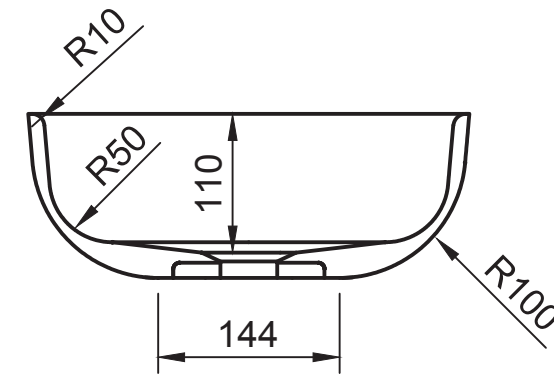

TOP VIEW

SECTION A-A

SECTION B-B

Accessories List

9000090  
Magic Sponge  
1pc

IDEAVIT

ARTICLE NO.

290345 Solidpool FS Washbasin

DIMENSIONS(MILLIMETER)

550x 350 x 130mm

TOLERANCE(MILLIMETER)

±1

WEIGHT(KILOGRAMS)

-

PAPER SIZE

A3

SCALE

1:6

REV.

A-01