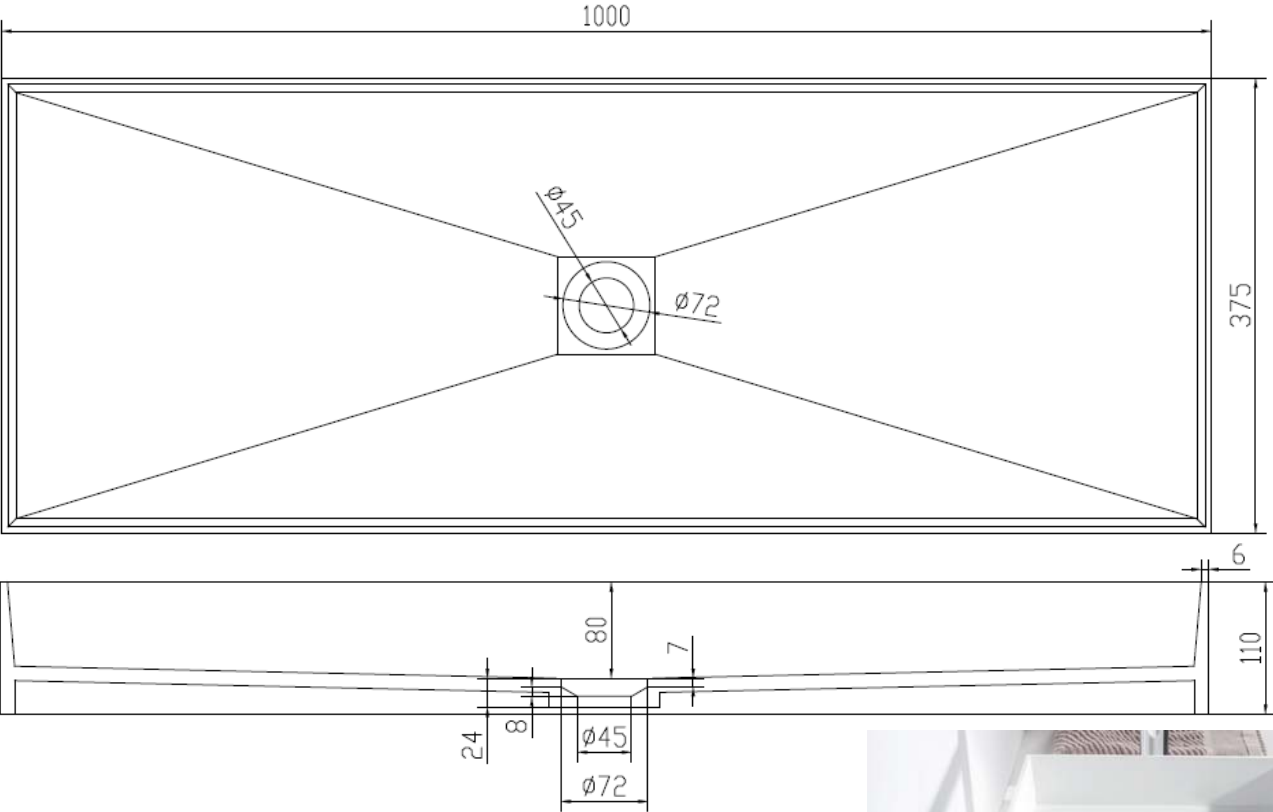

SOLIDJOY-100 PS IDV 290027

SOLID SURFACE RECTANGULAR WASHBASIN

SOLIDJOY-100 PS IDV 290027 39-3/8" x 14-3/4" x 4-3/8" - 30 LBS  
 EDGE THICKNESS 1/4"  
 MATTE WHITE.  
 GRID DRAIN NOT INCLUDED  
 DRAIN PS IDV 281148 @ DISPLAY