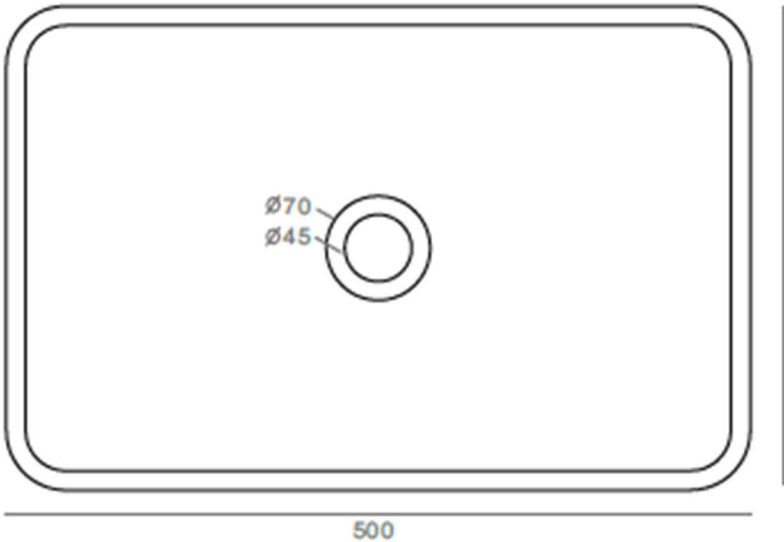

SOLIDGAIA PS IDE 290306-E10

TERRAZZO RECTANGULAR WASHBASIN

325

94

120

SOLIDGAIA PS IDE 290306-E10 RECTANGULAR WASHBASIN
GREY TERRAZZO

20 " x 13 " x 5 " - 26 LBS

GRID DRAIN W. TERRAZZO COVER INCLUDED.
ANTI-SCRATCH FINISH.

Project Information
 Job Name: _____ Date: _____ Type of hardware: _____
 Comments: _____
 Approved: _____

SOLIDGAIA PS IDE 290306-D1

CONCRETE RECTANGULAR WASHBASIN

SOLIDGAIA PS IDE 290306-D1

RECTANGULAR WASHBASIN
BEIGE COLORED CONCRETE

20 " x 13 " x 5 " - 26 LBS

GRID DRAIN W. CONCRETE COVER INCLUDED.
ANTI-SCRATCH FINISH.

Project Information

Job Name: _____ Date: _____ Type of hardware: _____

Comments: _____

Approved: _____

SOLIDGAIA PS IDE 290306-B1

CONCRETE RECTANGULAR WASHBASIN

SOLIDGAIA PS IDE 290306-B1

RECTANGULAR WASHBASIN
GREY COLORED CONCRETE

20 " x 13 " x 5 " - 26 LBS

GRID DRAIN W. CONCRETE COVER INCLUDED.
ANTI-SCRATCH FINISH.

Project Information