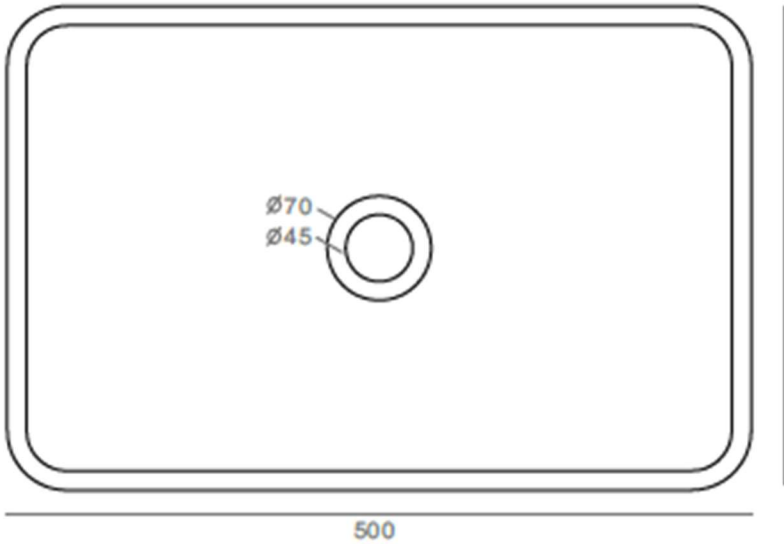

SOLIDGAIA PS IDE 290306-E10

TERRAZZO RECTANGULAR WASHBASIN

325

94

120

SOLIDGAIA PS IDE 290306-E10 RECTANGULAR WASHBASIN
GREY TERRAZZO

20 " x 13 " x 5 " - 26 LBS

GRID DRAIN W. TERRAZZO COVER INCLUDED.
ANTI-SCRATCH FINISH.

20 " x 13 " x 5 " - 26 LBS

GRID DRAIN W. CONCRETE COVER INCLUDED.
ANTI-SCRATCH FINISH.

Project Information

Job Name: _____ Date: _____ Type of hardware: _____

Comments: _____

Approved: _____

SOLIDGAIA PS IDE 290306-B1

CONCRETE RECTANGULAR WASHBASIN

SOLIDGAIA PS IDE 290306-B1

RECTANGULAR WASHBASIN
GREY COLORED CONCRETE

20 " x 13 " x 5 " - 26 LBS

GRID DRAIN W. CONCRETE COVER INCLUDED.
ANTI-SCRATCH FINISH.

Project Information