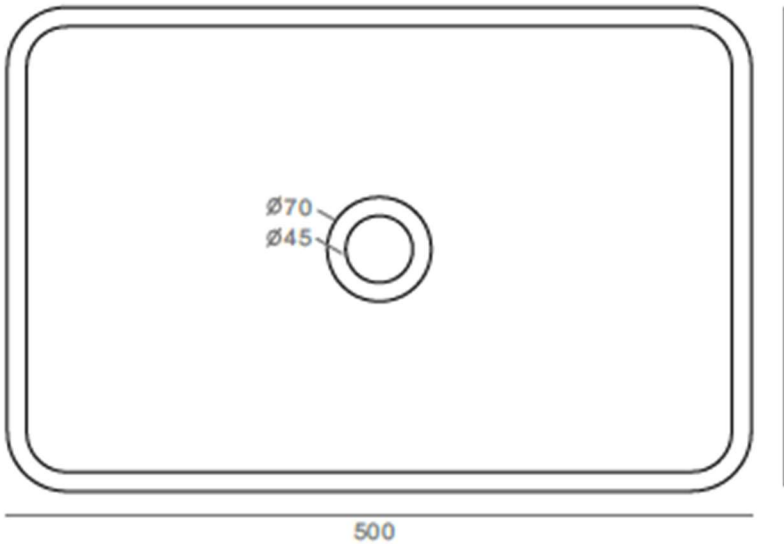

SOLIDGAIA PS IDE 290306-E10

TERRAZZO RECTANGULAR WASHBASIN

325

94

120

SOLIDGAIA PS IDE 290306-E10 RECTANGULAR WASHBASIN
GREY TERRAZZO

20 " x 13 " x 5 " - 26 LBS

GRID DRAIN W. TERRAZZO COVER INCLUDED.
ANTI-SCRATCH FINISH.

Project Information
 Job Name: _____ Date: _____ Type of hardware: _____
 Comments: _____
 Approved: _____

SOLIDGAIA PS IDE 290306-D1

CONCRETE RECTANGULAR WASHBASIN

SOLIDGAIA PS IDE 290306-D1

RECTANGULAR WASHBASIN
BEIGE COLORED CONCRETE

20 " x 13 " x 5 " - 26 LBS

GRID DRAIN W. CONCRETE COVER INCLUDED.
ANTI-SCRATCH FINISH.

Project Information

Job Name: _____ Date: _____ Type of hardware: _____

Comments: _____

Approved: _____

SOLIDGAIA PS IDE 290306-B1

CONCRETE RECTANGULAR WASHBASIN

SOLIDGAIA PS IDE 290306-B1

RECTANGULAR WASHBASIN
GREY COLORED CONCRETE

20 " x 13 " x 5 " - 26 LBS

GRID DRAIN W. CONCRETE COVER INCLUDED.
ANTI-SCRATCH FINISH.

Project Information