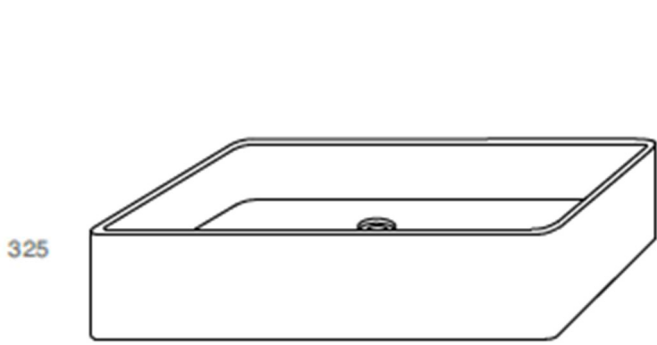

20 " x 13 " x 5 " - 26 LBS

GRID DRAIN W. CONCRETE COVER INCLUDED.
ANTI-SCRATCH FINISH.

Project Information

Job Name: _____ Date: _____ Type of hardware: _____

Comments: _____

Approved: _____

SOLIDGAIA PS IDE 290306-B1

CONCRETE RECTANGULAR WASHBASIN

SOLIDGAIA PS IDE 290306-B1

RECTANGULAR WASHBASIN
GREY COLORED CONCRETE

20 " x 13 " x 5 " - 26 LBS

GRID DRAIN W. CONCRETE COVER INCLUDED.
ANTI-SCRATCH FINISH.

Project Information