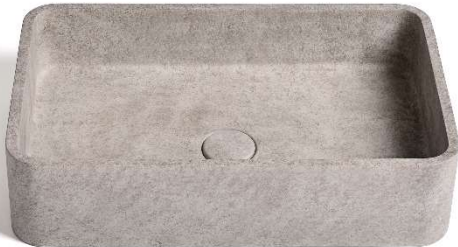

SOLIDGAIA PS IDE 290306-E10

TERRAZZO RECTANGULAR WASHBASIN

325

94

120

SOLIDGAIA PS IDE 290306-E10 RECTANGULAR WASHBASIN
GREY TERRAZZO

20 " x 13 " x 5 " - 26 LBS

GRID DRAIN W. TERRAZZO COVER INCLUDED.
ANTI-SCRATCH FINISH.

Project Information
 Job Name: _____ Date: _____ Type of hardware: _____
 Comments: _____
 Approved: _____

SOLIDGAIA PS IDE 290306-D1

CONCRETE RECTANGULAR WASHBASIN

SOLIDGAIA PS IDE 290306-D1

RECTANGULAR WASHBASIN
BEIGE COLORED CONCRETE

20 " x 13 " x 5 " - 26 LBS

GRID DRAIN W. CONCRETE COVER INCLUDED.
ANTI-SCRATCH FINISH.

Project Information

Job Name: _____ Date: _____ Type of hardware: _____

Comments: _____

Approved: _____

SOLIDGAIA PS IDE 290306-B1

CONCRETE RECTANGULAR WASHBASIN

SOLIDGAIA PS IDE 290306-B1

RECTANGULAR WASHBASIN
GREY COLORED CONCRETE

20 " x 13 " x 5 " - 26 LBS

GRID DRAIN W. CONCRETE COVER INCLUDED.
ANTI-SCRATCH FINISH.

Project Information