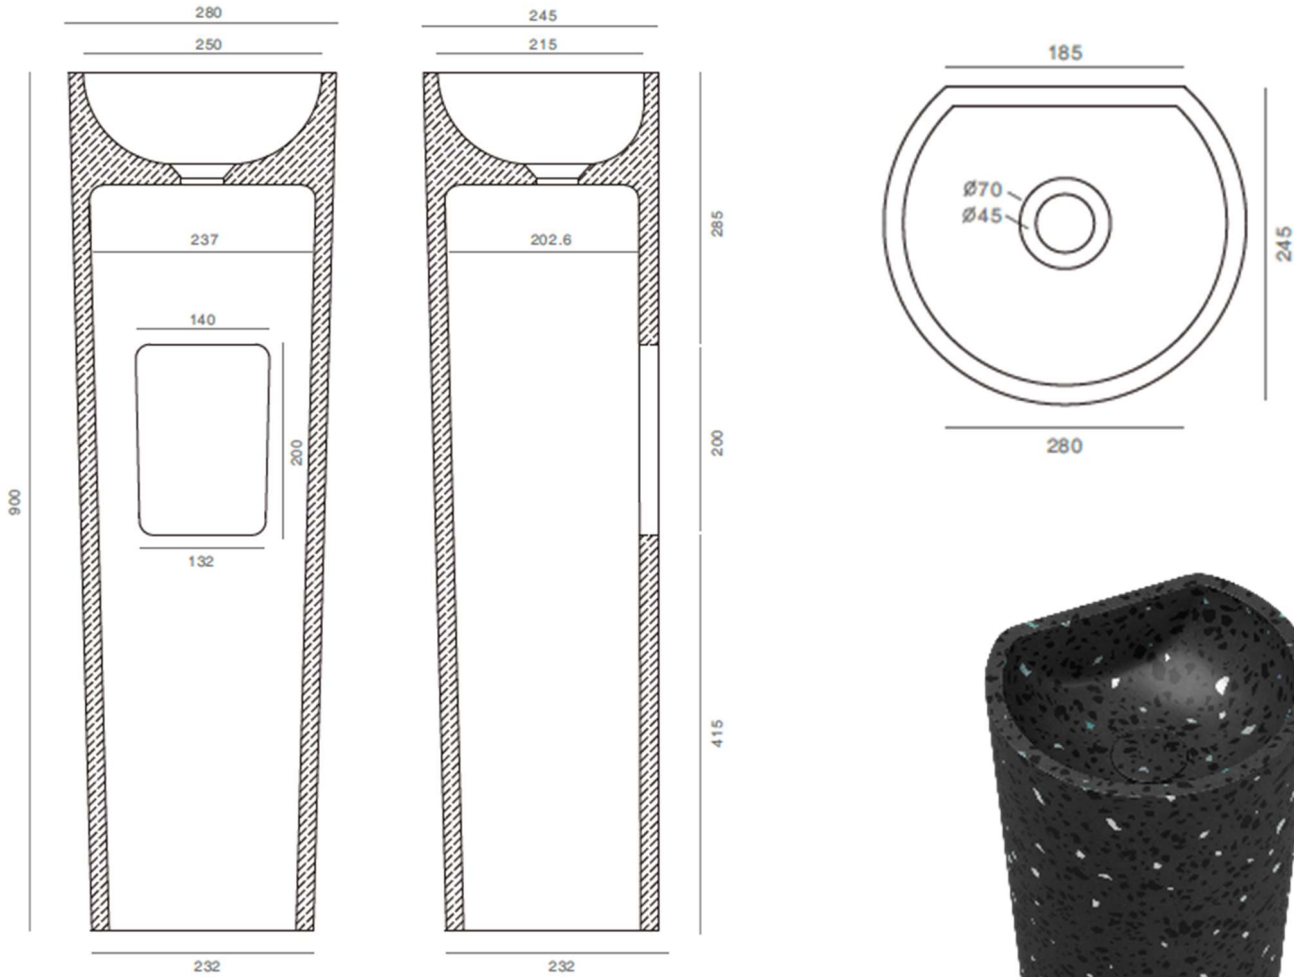

SOLIDEVO PS IDE 290297-E4

TERRAZZO PEDESTAL

SOLIDEVO PS IDE 290297-E4

PEDESTAL  
CHARCOAL TERRAZZO

35 " x 11 " x 11 " - 72 LBS

GRID DRAIN W. TERRAZZO COVER INCLUDED.  
ANTI-SCRATCH FINISH.

Project Information		
Job Name: _____	Date: _____	Type of hardware: _____
Comments: _____		
Approved: _____		

SOLIDEVO PS IDE 290297-D1

CONCRETE PEDESTAL

SOLIDEVO PS IDE 290297-D1

PEDESTAL  
BEIGE COLORED CONCRETE

35 " x 11 " x 11 " - 72 LBS

GRID DRAIN W. CONCRETE COVER INCLUDED.  
ANTI-SCRATCH FINISH.

Project Information		
Job Name: _____	Date: _____	Type of hardware: _____
Comments: _____		
Approved: _____		