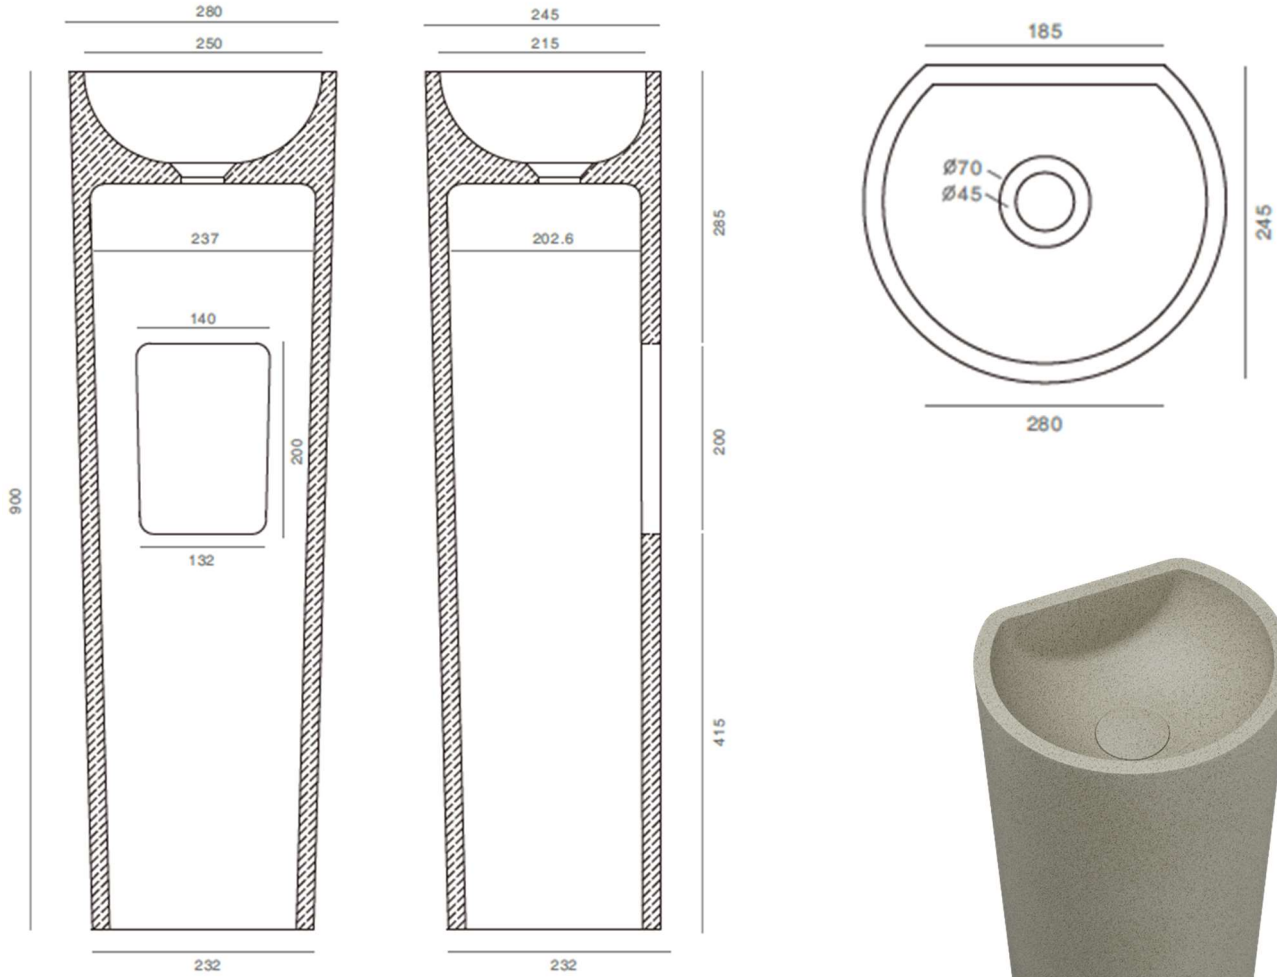

SOLIDEVO PS IDE 290297-E4

TERRAZZO PEDESTAL

SOLIDEVO PS IDE 290297-E4

PEDESTAL  
CHARCOAL TERRAZZO

35 " x 11 " x 11 " - 72 LBS

GRID DRAIN W. TERRAZZO COVER INCLUDED.  
ANTI-SCRATCH FINISH.

Project Information		
Job Name: _____	Date: _____	Type of hardware: _____
Comments: _____		
Approved: _____		

SOLIDEVO PS IDE 290297-D1

CONCRETE PEDESTAL

SOLIDEVO PS IDE 290297-D1

PEDESTAL  
BEIGE COLORED CONCRETE

35 " x 11 " x 11 " - 72 LBS

GRID DRAIN W. CONCRETE COVER INCLUDED.  
ANTI-SCRATCH FINISH.

Project Information		
Job Name: _____	Date: _____	Type of hardware: _____
Comments: _____		
Approved: _____		