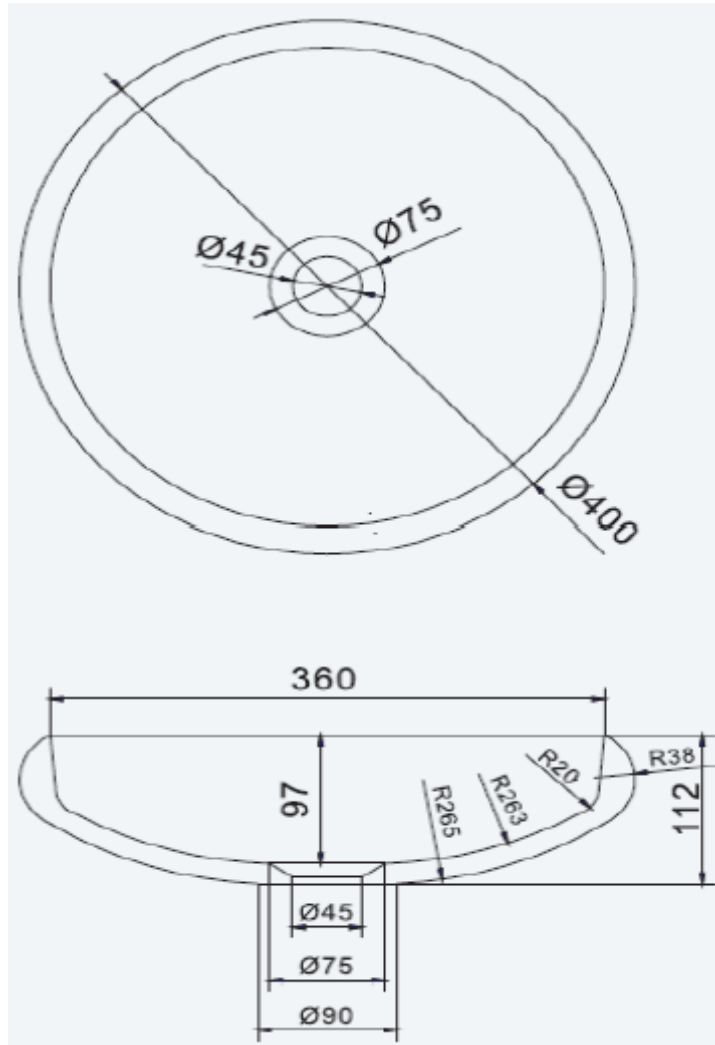

SOLIDEGO PS-ID280180
SOLID SURFACE ROUND WASHBASIN

SOLIDEGO PS-ID 280180 16 "x 16 "x 4 "- 13 LBS
WHITE MATT
GRID DRAIN NOT INCL.

Project Information		
Job Name: _____	Date: _____	Type of hardware: _____
Comments: _____		
Approved: _____		