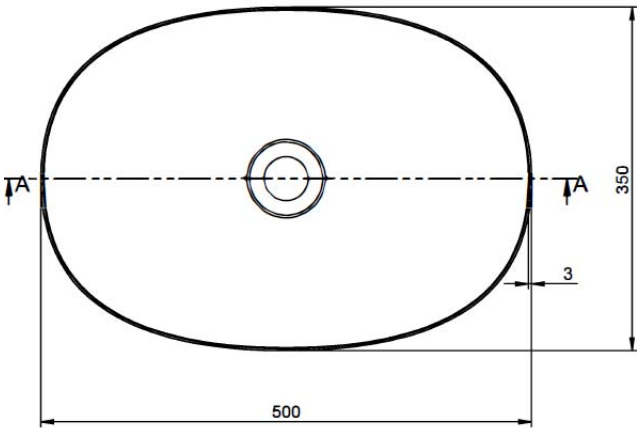

SOLIDCLIFF PS IDV 290230

SOLID SURFACE OVALE SHAPE WASHBASIN

SOLIDCAP PS IDV 290230

20 "x 14 " x 5 " - 27 LBS
OVALE SHAPE WASHBASIN
MATTE WHITE.
GRID DRAIN NOT INCLUDED
SHOWN WITH DRAIN PS IDV 281148

Project Information
Job Name: _____ Date: _____ Type of hardware: _____
Comments: _____
Approved: _____