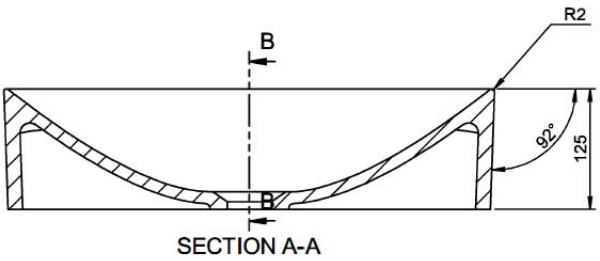

SOLIDCLIFF PS IDV 290230

SOLID SURFACE OVALE SHAPE WASHBASIN

SOLIDCAP PS IDV 290230

20 "x 14 " x 5 " - 27 LBS
OVALE SHAPE WASHBASIN
MATTE WHITE.
GRID DRAIN NOT INCLUDED
SHOWN WITH DRAIN PS IDV 281148

Project Information
Job Name: _____ Date: _____ Type of hardware: _____
Comments: _____
Approved: _____