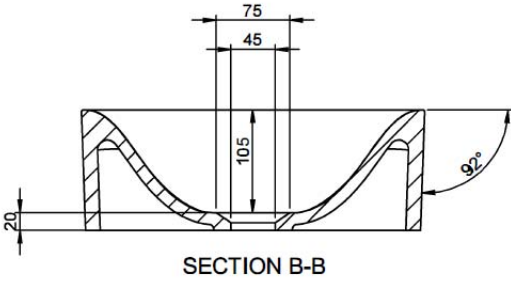

SOLIDCLIFF PS IDV 290230

SOLID SURFACE OVALE SHAPE WASHBASIN

SOLIDCAP PS IDV 290230

20 "x 14 " x 5 " - 27 LBS
OVALE SHAPE WASHBASIN
MATTE WHITE.
GRID DRAIN NOT INCLUDED
SHOWN WITH DRAIN PS IDV 281148

Project Information
Job Name: _____ Date: _____ Type of hardware: _____
Comments: _____
Approved: _____