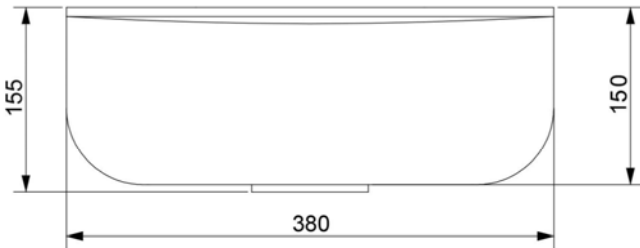

SOLIDCAP PS IDV 290227

SOLID SURFACE 15" DIAMETER WASHBASIN

SOLIDCAP PS IDV 290227

20 "x 15 " x 6 " - 32 LBS
VESSEL WITH 5" WIDE SHELF
MATTE WHITE.
GRID DRAIN NOT INCLUDED
SHOWN WITH DRAIN PS IDV 281148

Project Information
Job Name: _____ Date: _____ Type of hardware: _____
Comments: _____
Approved: _____