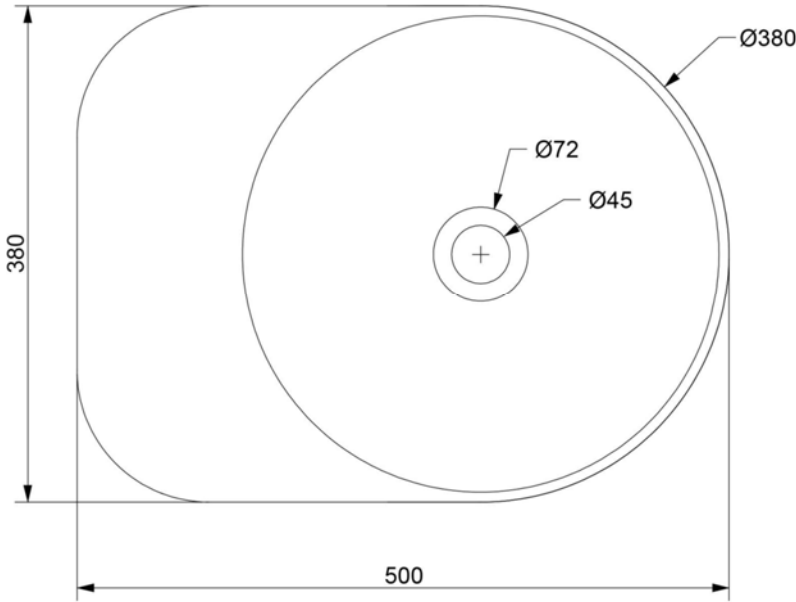

SOLIDCAP PS IDV 290227

SOLID SURFACE 15" DIAMETER WASHBASIN

SOLIDCAP PS IDV 290227

20 "x 15 " x 6 " - 32 LBS
VESSEL WITH 5" WIDE SHELF
MATTE WHITE.
GRID DRAIN NOT INCLUDED
SHOWN WITH DRAIN PS IDV 281148

Project Information
Job Name: _____ Date: _____ Type of hardware: _____
Comments: _____
Approved: _____