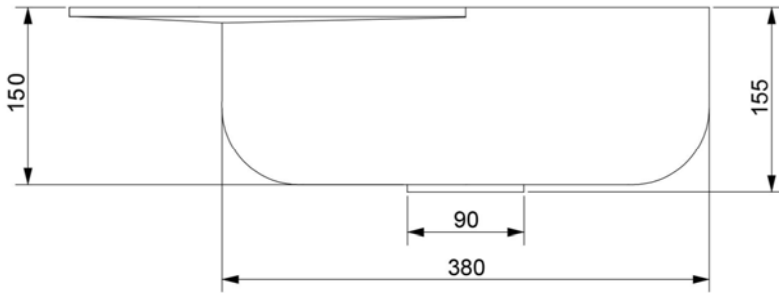

SOLIDCAP PS IDV 290227

SOLID SURFACE 15" DIAMETER WASHBASIN

SOLIDCAP PS IDV 290227

20 "x 15 " x 6 " - 32 LBS
VESSEL WITH 5" WIDE SHELF
MATTE WHITE.
GRID DRAIN NOT INCLUDED
SHOWN WITH DRAIN PS IDV 281148

Project Information
Job Name: _____ Date: _____ Type of hardware: _____
Comments: _____
Approved: _____