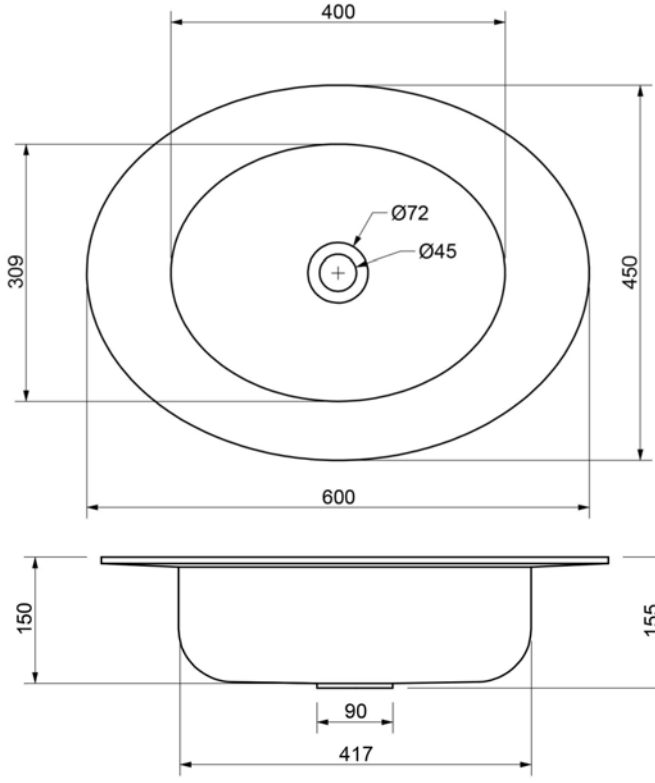

SOLIDCAP PS IDV 290225

SOLID SURFACE OVALE SHAPE WASHBASIN

SOLIDCAP PS IDV 290225

24 "x 18 " x 6 " - 43 LBS  
 VESSEL WITH 4" WIDE SHELF ALL AROUND  
 MATTE WHITE.  
 GRID DRAIN NOT INCLUDED  
 SHOWN WITH DRAIN PS IDV 281148