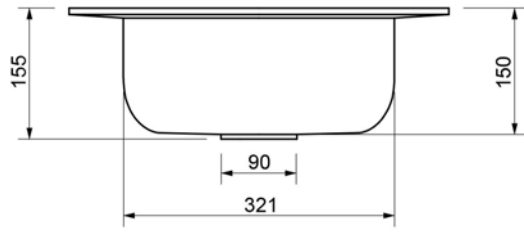

SOLIDCAP PS IDV 290225

SOLID SURFACE OVALE SHAPE WASHBASIN

SOLIDCAP PS IDV 290225

24 "x 18 " x 6 " - 43 LBS  
 VESSEL WITH 4" WIDE SHELF ALL AROUND  
 MATTE WHITE.  
 GRID DRAIN NOT INCLUDED  
 SHOWN WITH DRAIN PS IDV 281148