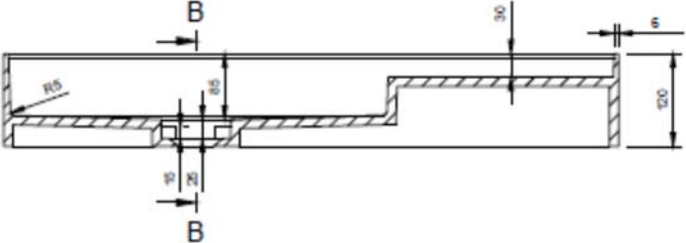

SOLIDBLISS PS IDV 290340

SOLID SURFACE COUNTER VESSEL
19-1/2" WIDE BASIN

A-A (1:5)

B-B (1:5)

SOLIDBLISS 80 PS IDV 290340

31-1/2" x 17-3/4" x 4-3/4" - 35 LBS
NO FAUCET HOLE. MATTE WHITE.
GRID DRAIN NOT INCLUDED
OPEN DRAIN AVAILABLE
ORDER PS IDV 290330