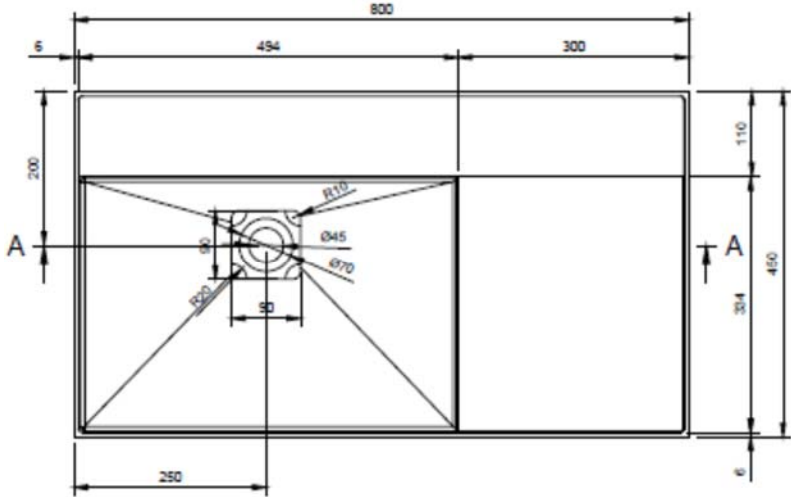

SOLIDBLISS PS IDV 290340

SOLID SURFACE COUNTER VESSEL
19-1/2" WIDE BASIN

A-A (1:5)

B-B (1:5)

SOLIDBLISS 80 PS IDV 290340

31-1/2" x 17-3/4" x 4-3/4" - 35 LBS
NO FAUCET HOLE. MATTE WHITE.
GRID DRAIN NOT INCLUDED
OPEN DRAIN AVAILABLE
ORDER PS IDV 290330