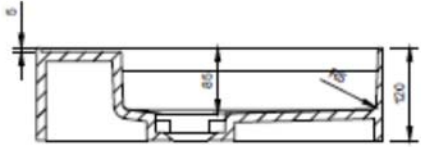

SOLIDBLISS PS IDV 290340

SOLID SURFACE COUNTER VESSEL
19-1/2" WIDE BASIN

A-A (1:5)

B-B (1:5)

SOLIDBLISS 80 PS IDV 290340

31-1/2" x 17-3/4" x 4-3/4" - 35 LBS
NO FAUCET HOLE. MATTE WHITE.
GRID DRAIN NOT INCLUDED
OPEN DRAIN AVAILABLE
ORDER PS IDV 290330