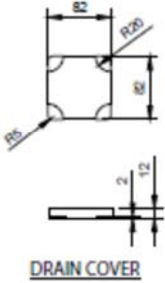

SOLIDBLISS PS IDV 290340

SOLID SURFACE COUNTER VESSEL
19-1/2" WIDE BASIN

A-A (1:5)

B-B (1:5)

SOLIDBLISS 80 PS IDV 290340

31-1/2" x 17-3/4" x 4-3/4" - 35 LBS
NO FAUCET HOLE. MATTE WHITE.
GRID DRAIN NOT INCLUDED
OPEN DRAIN AVAILABLE
ORDER PS IDV 290330