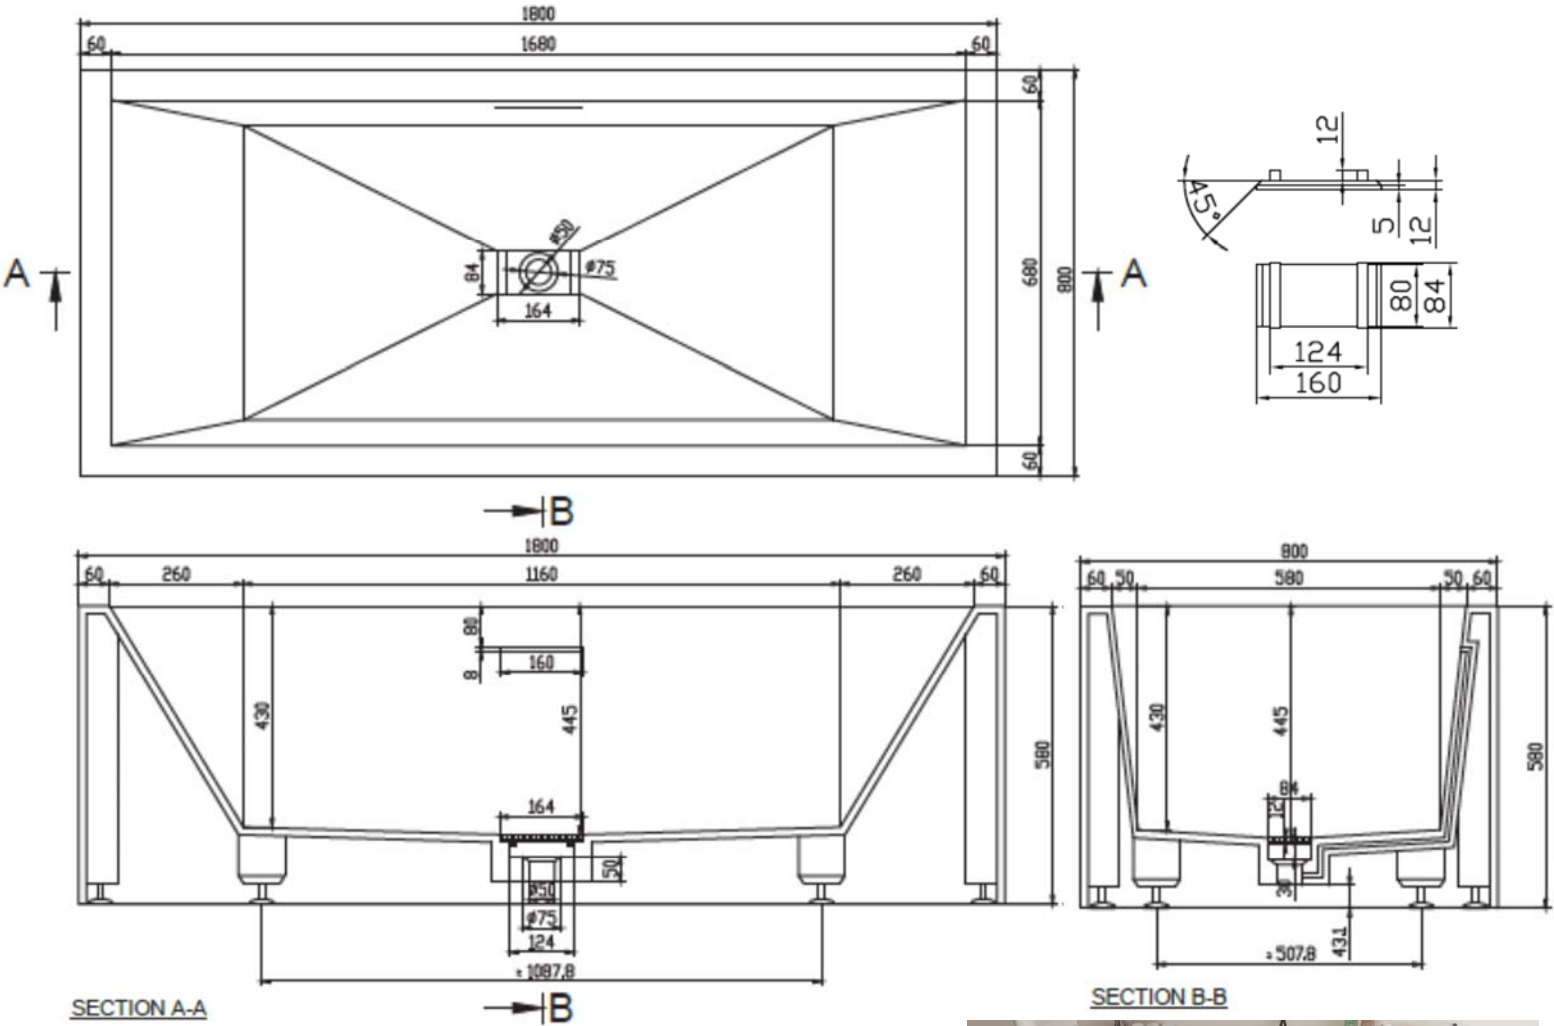

SOLIDVITAS PS IDV 277808

SOLID SURFACE RECTANGULAR BATHTUB

SOLIDVITAS MATTE WHITE PS IDV 277808  
 71" x 31" x 23" - EDGE THICKNESS: 2-3/4"  
 WEIGHT: 430 LBS  
 WATER CAPACITY: 76 GAL  
 OVER FLOW HOLE / MATTE WHITE TRIM ON POP-UP / P-TRAP &  
 DRAIN INCLUDED.  
 W. ADJUSTABLE FEET.