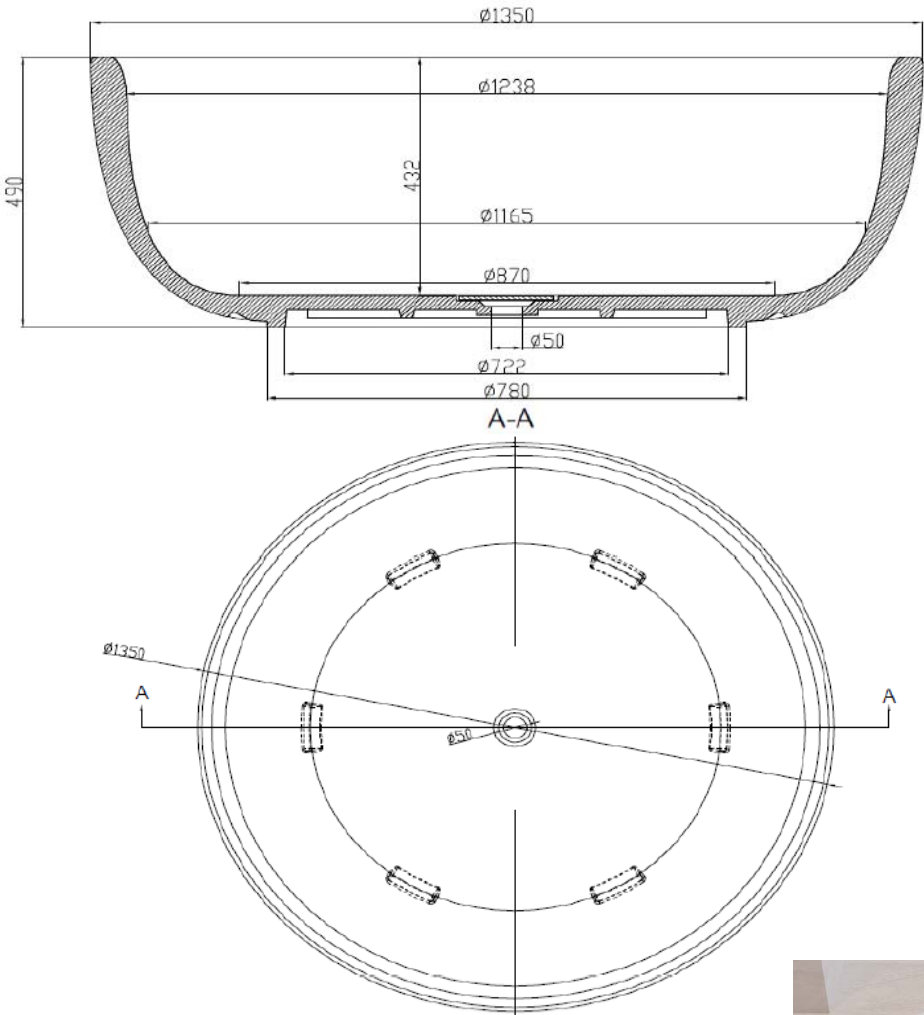

SOLIDROUND PS IDV 278613

SOLID SURFACE ROUND BATHTUB

SOLIDROUND MATTE WHITE PS IDV 278613
 DIAM. 53" HEIGHT 19" / 135 x 135 x 49cm
 WEIGHT 444 LBS / 200KGS - WATER CAPACITY 105 G. / 400 L
 OVER FLOW HOLE / MATTE WHITE TRIM ON POP-UP / P-TRAP &
 DRAIN INCLUDED.
 EDGE THICKNESS: 1/4"
 W. ADJUSTABLE FEET.