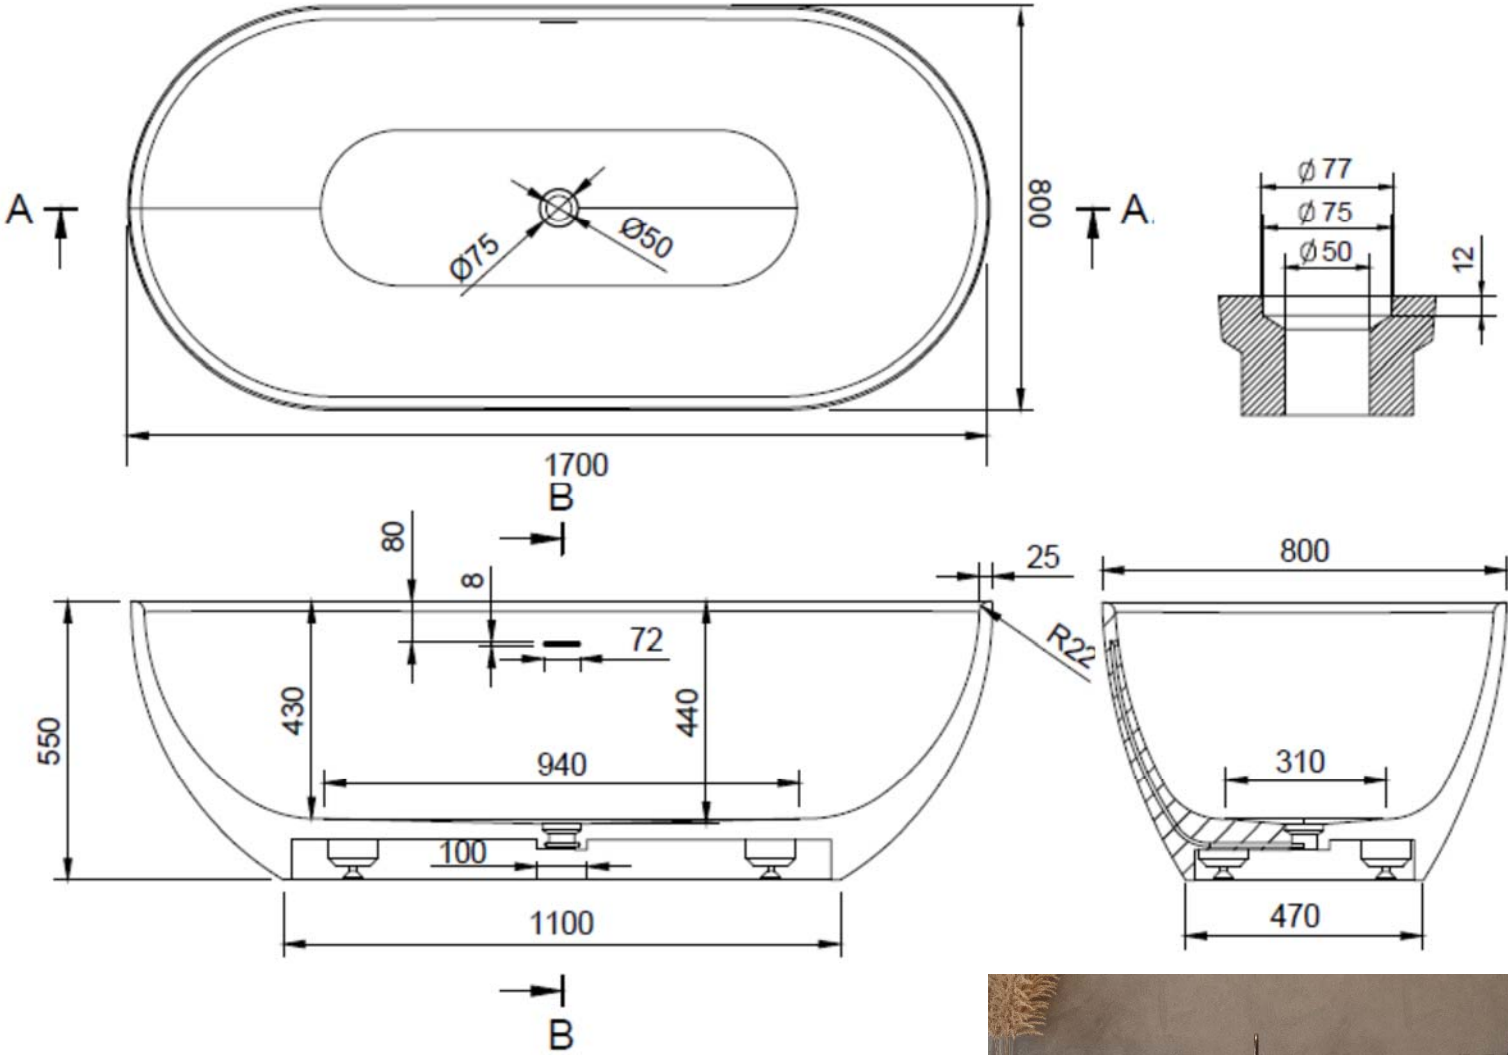

SOLIDERA PS IDV 290356

SOLID SURFACE ELONGATED BATHTUB

SOLIDERA MATTE WHITE PS IDV 290356
 ALSO AVAILABLE IN PEBBLE GREY & WHITE PS IDV 290356-PW
 67" x 32" x 22" - 1" EDGE W. 3/4" INSIDE RADIUS.
 NET WEIGHT 410 LBS - WATER CAPACITY 100 G.
 OVER FLOW HOLE / MATTE WHITE TRIM ON POP-UP / P-TRAP &
 DRAIN INCLUDED.
 ADJUSTABLE FEET.