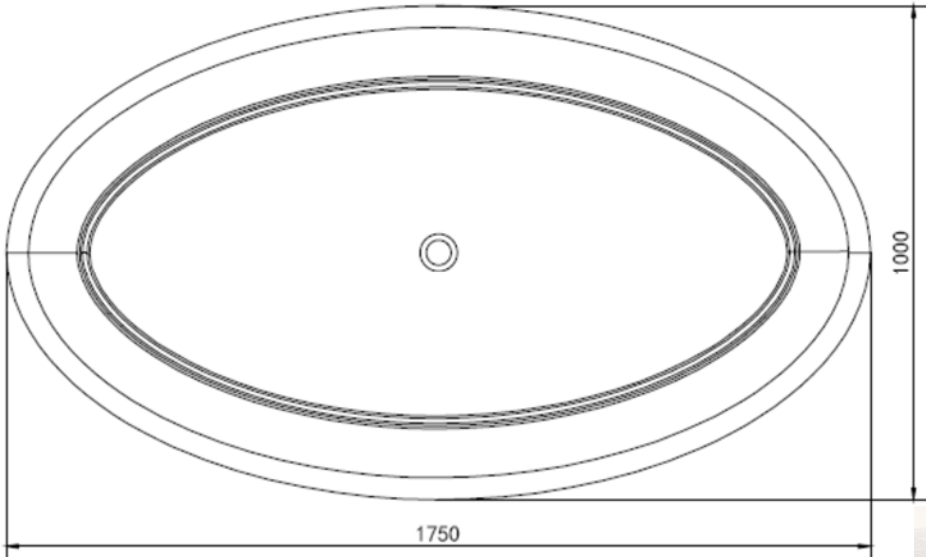

SOLIDHARMONY PS IDV 290113

SOLID SURFACE ELONGATED BATHTUB

SOLIDHARMONY PS IDV 290113
 69" x 39" x 26" / 175 x 100 x 65cm
 WEIGHT 466 LBS / 210KGS - WATER CAPACITY 100 G. / 380 L
 OVER FLOW HOLE / MATTE WHITE TRIM ON POP-UP / P-TRAP &
 DRAIN INCLUDED.
 EDGE THICKNESS: 1/4"
 NO ADJUSTABLE FEET.