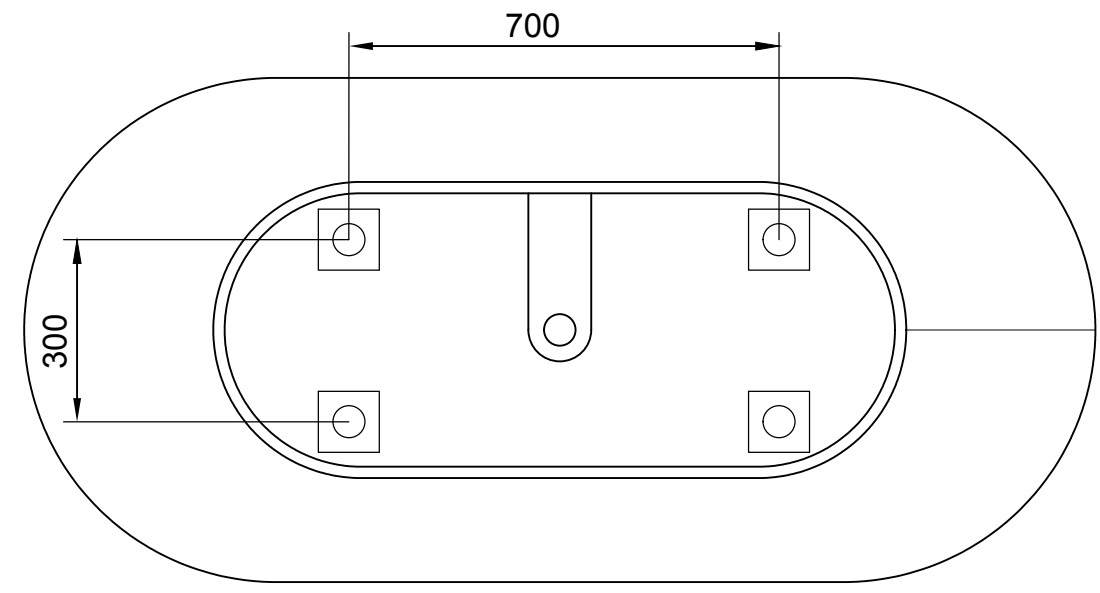

TOP VIEW

BOTTOM VIEW

SECTION A-A

SECTION B-B

Accessories List

 9000303
 Adjustable Feet
 For Bathtubs
 1pc

 9000205
 Bathtub Waste
 Pipe D40mm
 1pc

 9000167
 Pop-up Drainage
 For Bathtub
 1pc

 9000090
 Magic Sponge
 1pc

PROJECT TITLE
SOLIDERA-170 Free standing Bathtub

ARTICLE NO.
290356

DIMENSIONS (MILLIMETER)
1700 x 800 x 550

DATE
2 Dec 2022

TOLERANCE (MILLIMETER)
± 1

WEIGHT (KILOGRAMS)
185.5KG

SCALE : 1 : 10

PAPER SIZE
A3

REV.
A-01