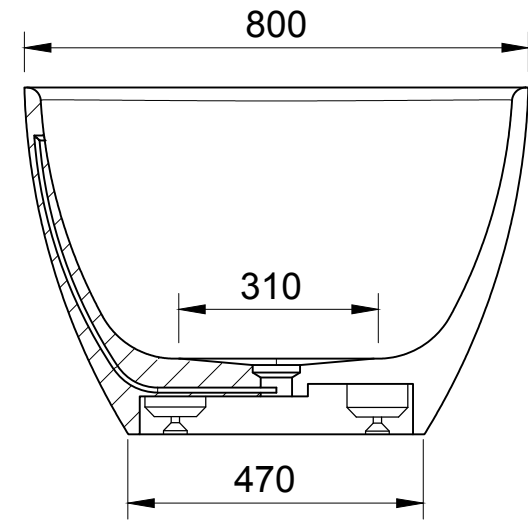

TOP VIEW

BOTTOM VIEW

SECTION A-A

SECTION B-B

Accessories List

 9000303
 Adjustable Feet
 For Bathtubs
 1pc

 9000205
 Bathtub Waste
 Pipe D40mm
 1pc

 9000167
 Pop-up Drainage
 For Bathtub
 1pc

 9000090
 Magic Sponge
 1pc

PROJECT TITLE
SOLIDERA-170 Free standing Bathtub

ARTICLE NO.
290356

DIMENSIONS (MILLIMETER)
1700 x 800 x 550

DATE
2 Dec 2022

TOLERANCE (MILLIMETER)
± 1

WEIGHT (KILOGRAMS)
185.5KG

SCALE : 1 : 10

PAPER SIZE
A3

REV.
A-01