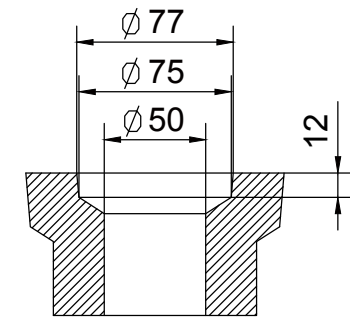

TOP VIEW

BOTTOM VIEW

SECTION A-A

SECTION B-B

Accessories List

 9000303
 Adjustable Feet
 For Bathtubs
 1pc

 9000205
 Bathtub Waste
 Pipe D40mm
 1pc

 9000167
 Pop-up Drainage
 For Bathtub
 1pc

 9000090
 Magic Sponge
 1pc

PROJECT TITLE
SOLIDERA-170 Free standing Bathtub

ARTICLE NO.
290356

DIMENSIONS (MILLIMETER)
1700 x 800 x 550

DATE
2 Dec 2022

TOLERANCE (MILLIMETER)
± 1

WEIGHT (KILOGRAMS)
185.5KG

SCALE : 1 : 10

PAPER SIZE
A3

REV.
A-01