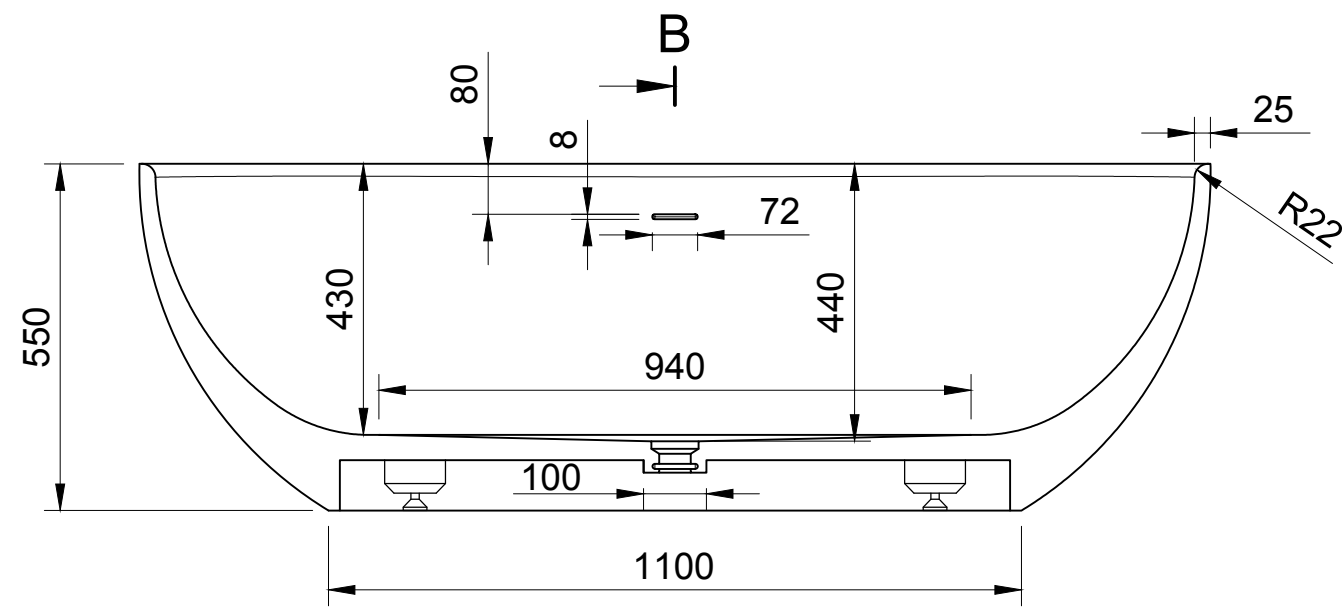

TOP VIEW

BOTTOM VIEW

SECTION A-A

SECTION B-B

Accessories List

 9000303
 Adjustable Feet
 For Bathtubs
 1pc

 9000205
 Bathtub Waste
 Pipe D40mm
 1pc

 9000167
 Pop-up Drainage
 For Bathtub
 1pc

 9000090
 Magic Sponge
 1pc

PROJECT TITLE
SOLIDERA-170 Free standing Bathtub

ARTICLE NO.
290356

DIMENSIONS (MILLIMETER)
1700 x 800 x 550

DATE
2 Dec 2022

TOLERANCE (MILLIMETER)
± 1

WEIGHT (KILOGRAMS)
185.5KG

SCALE : 1 : 10

PAPER SIZE
A3

REV.
A-01