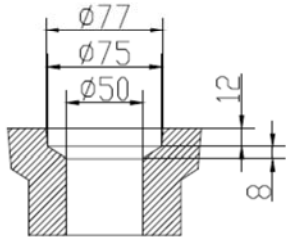

SOLIDERA PS IDV 290267

SOLID SURFACE ELONGATED BATHTUB

IDEAVIT Code 290267 SolidEra Bathtub

SOLIDERA MATTE WHITE PS IDV 290267  
ALSO AVAILABLE IN GREY BEIGE & WHITE PS IDV 290267-GW  
59" x 30" x 21" - 1" EDGE W. 3/4" INSIDE RADIUS.  
NET WEIGHT 276 LBS - WATER CAPACITY 82 G.  
OVER FLOW HOLE / MATTE WHITE TRIM ON POP-UP / P-TRAP &  
DRAIN INCLUDED.  
W. ADJUSTABLE FEET.