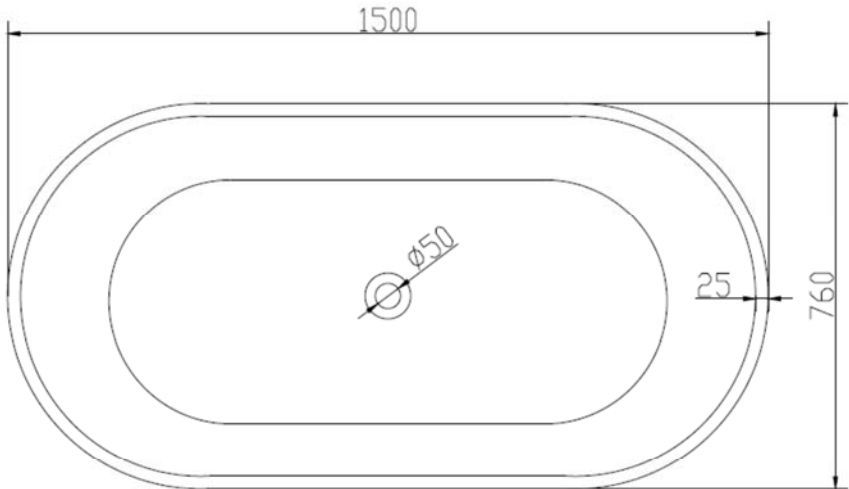

SOLIDERA PS IDV 290267

SOLID SURFACE ELONGATED BATHTUB

IDEAVIT Code 290267 SolidEra Bathtub

SOLIDERA MATTE WHITE PS IDV 290267  
ALSO AVAILABLE IN GREY BEIGE & WHITE PS IDV 290267-GW  
59" x 30" x 21" - 1" EDGE W. 3/4" INSIDE RADIUS.  
NET WEIGHT 276 LBS - WATER CAPACITY 82 G.  
OVER FLOW HOLE / MATTE WHITE TRIM ON POP-UP / P-TRAP &  
DRAIN INCLUDED.  
W. ADJUSTABLE FEET.