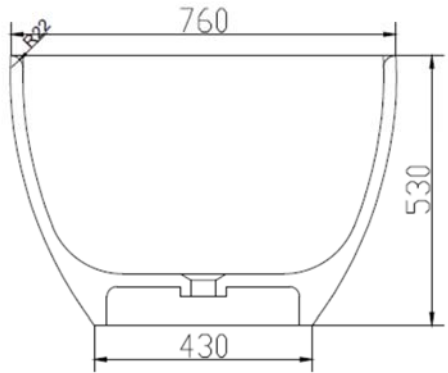

SOLIDERA PS IDV 290267

SOLID SURFACE ELONGATED BATHTUB

IDEAVIT Code 290267 SolidEra Bathtub

SOLIDERA MATTE WHITE PS IDV 290267  
ALSO AVAILABLE IN GREY BEIGE & WHITE PS IDV 290267-GW  
59" x 30" x 21" - 1" EDGE W. 3/4" INSIDE RADIUS.  
NET WEIGHT 276 LBS - WATER CAPACITY 82 G.  
OVER FLOW HOLE / MATTE WHITE TRIM ON POP-UP / P-TRAP &  
DRAIN INCLUDED.  
W. ADJUSTABLE FEET.