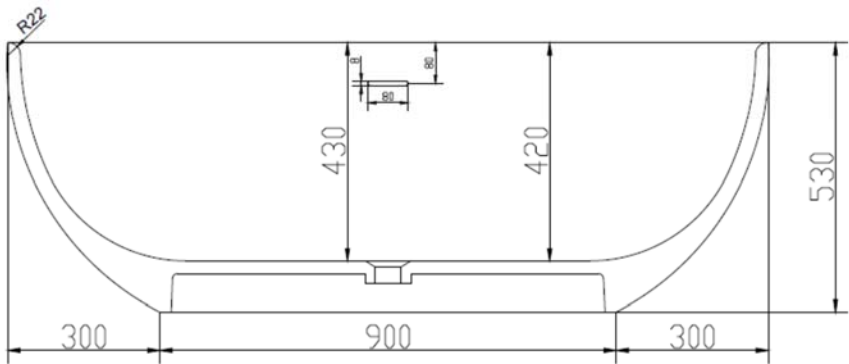

SOLIDERA PS IDV 290267

SOLID SURFACE ELONGATED BATHTUB

IDEAVIT Code 290267 SolidEra Bathtub

SOLIDERA MATTE WHITE PS IDV 290267  
ALSO AVAILABLE IN GREY BEIGE & WHITE PS IDV 290267-GW  
59" x 30" x 21" - 1" EDGE W. 3/4" INSIDE RADIUS.  
NET WEIGHT 276 LBS - WATER CAPACITY 82 G.  
OVER FLOW HOLE / MATTE WHITE TRIM ON POP-UP / P-TRAP &  
DRAIN INCLUDED.  
W. ADJUSTABLE FEET.