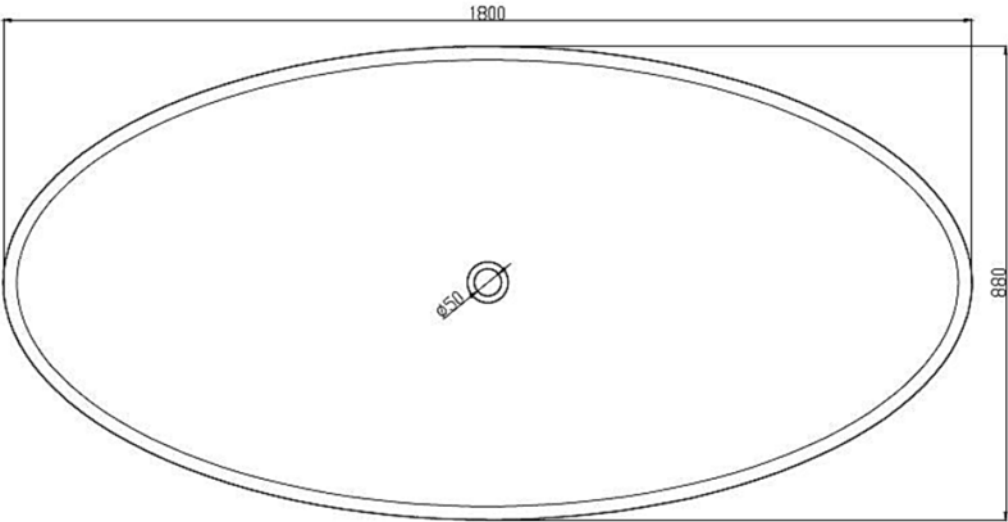

SOLIDELLIPSE PS IDV 290032

SOLID SURFACE ELONGATED BATHTUB

SOLIDELLIPSE MATTE WHITE PS IDV 290032
ALSO AVAILABLE IN MATTE DARK GREY PS IDV 290190
ALSO AVAILABLE IN BLACK & WHITE PS IDV 290032-BW
71" x 35" x 22" / 180 x 88 x 55cm
WEIGHT 315 LBS / 143KGS - WATER CAPACITY 90 G. / 340 L.
OVER FLOW HOLE / MATTE WHITE TRIM ON POP-UP / P-TRAP &
DRAIN INCLUDED.
EDGE THICKNESS: 1"
NO ADJUSTABLE FEET.