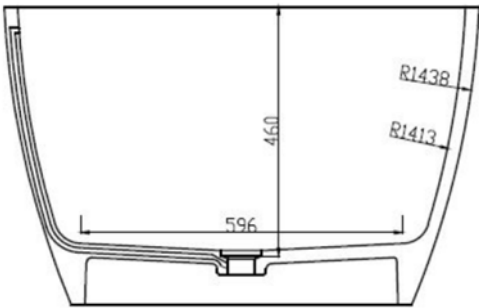

SOLIDELLIPSE PS IDV 290032

SOLID SURFACE ELONGATED BATHTUB

SOLIDELLIPSE MATTE WHITE PS IDV 290032
ALSO AVAILABLE IN MATTE DARK GREY PS IDV 290190
ALSO AVAILABLE IN BLACK & WHITE PS IDV 290032-BW
71" x 35" x 22" / 180 x 88 x 55cm
WEIGHT 315 LBS / 143KGS - WATER CAPACITY 90 G. / 340 L.
OVER FLOW HOLE / MATTE WHITE TRIM ON POP-UP / P-TRAP &
DRAIN INCLUDED.
EDGE THICKNESS: 1"
NO ADJUSTABLE FEET.