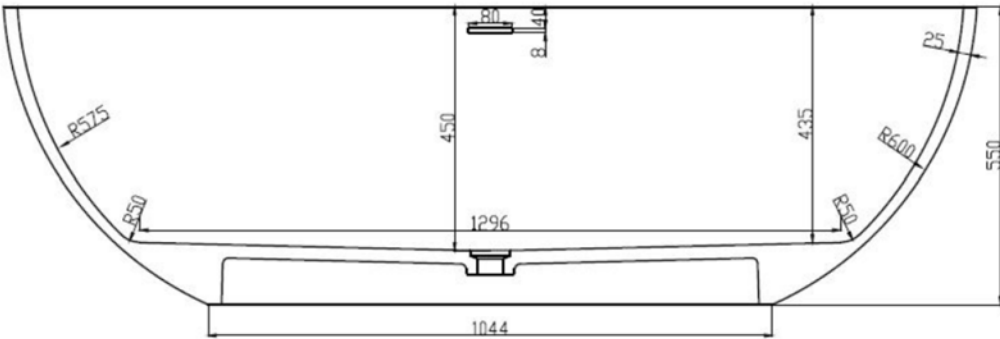

SOLIDELLIPSE PS IDV 290032

SOLID SURFACE ELONGATED BATHTUB

SOLIDELLIPSE MATTE WHITE PS IDV 290032
ALSO AVAILABLE IN MATTE DARK GREY PS IDV 290190
ALSO AVAILABLE IN BLACK & WHITE PS IDV 290032-BW
71" x 35" x 22" / 180 x 88 x 55cm
WEIGHT 315 LBS / 143KGS - WATER CAPACITY 90 G. / 340 L.
OVER FLOW HOLE / MATTE WHITE TRIM ON POP-UP / P-TRAP &
DRAIN INCLUDED.
EDGE THICKNESS: 1"
NO ADJUSTABLE FEET.