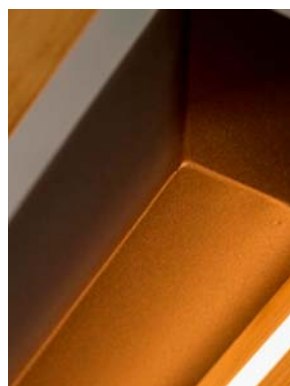

MIRE Ash wood floor lamp – WHITE LED light

During the day or at night, the LT LUBOIS floor lamp is a decorative fixture. It is illuminated with 700 LED lights.

The LT LUBOIS fixture comes with 10Ft of wire and a floor switch, the power supply is connected to a MeanWell driver inside the fixture and a dimmer on the side of the Olycal stone base to turn on the LED light all around the frame. The dimmer allows to change the intensity from minimum light to 100% depending on the light you wish to have. The concrete base has a hand patina to give it a special finish or can be made to a bronze color. For the same output, the LT MIRE saves 75% energy compared to a standard lighting fixture.

Weight : 51.8 lbs/25.5kg
Height : 97-5/8" / 248cm
Width : 9-1/4" / 23.5 cm
Frame : Ash wood.

Power supply 120V. UL Listed MeanWell driver. Energy consumption: 0 to 60 W maxi. Clear LEDs (3000K Warm white, subtle and minimalist or 4000K neutral white upon request). Lighting output: 1000 to 3300 Lumens