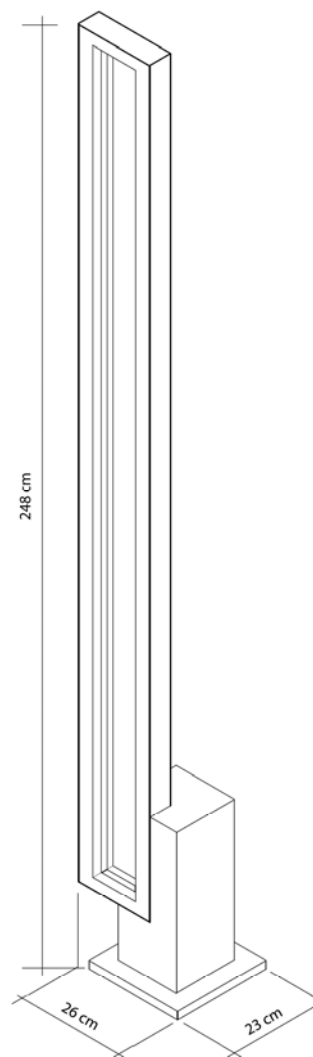

MIRE Ash wood floor lamp – WHITE LED light

During the day or at night, the LT LUBOIS floor lamp is a decorative fixture. It is illuminated with 700 LED lights.

The LT LUBOIS fixture comes with 10Ft of wire and a floor switch, the power supply is connected to a MeanWell driver inside the fixture and a dimmer on the side of the Olycal stone base to turn on the LED light all around the frame. The dimmer allows to change the intensity from minimum light to 100% depending on the light you wish to have. The concrete base has a hand patina to give it a special finish or can be made to a bronze color. For the same output, the LT MIRE saves 75% energy compared to a standard lighting fixture.

Weight : 51.8 lbs/25.5kg
Height : 97-5/8" / 248cm
Width : 9-1/4" / 23.5 cm
Frame : Ash wood.

Power supply 120V. UL Listed MeanWell driver. Energy consumption: 0 to 60 W maxi. Clear LEDs (3000K Warm white, subtle and minimalist or 4000K neutral white upon request). Lighting output: 1000 to 3300 Lumens