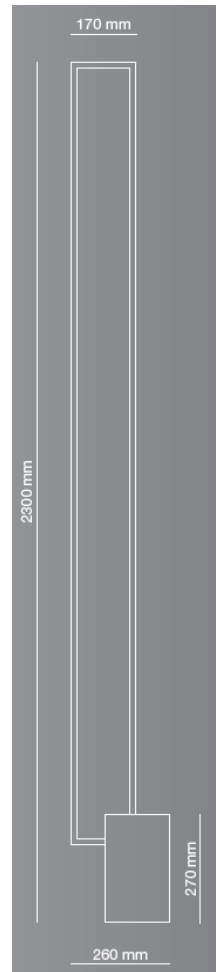

MIRE Floor lamp – White LED light

During the day or at night, the LT MIRE floor lamp is a decorative fixture. It is illuminated with 540 LED lights.

The LT MIRE fixture comes with 10Ft of wire and a floor switch, the power supply is connected to a UL listed MeanWell driver inside the fixture and a dimmer is on the side of the Olycal stone base to turn on the LED light all around the frame. The dimmer allows to change the intensity from minimum light to 100% depending on the light you wish to have. The concrete base has a hand patina to give it a special finish.

For the same output, the LT MIRE saves 75% energy compared to a standard lighting fixture.

Weight : 32 lbs / 14.25 kg

Height : 90-1/2" / 230 cm

Width : 10-1/4" / 26 cm

Frame : black or white color

Power supply 120V. UL Listed transformer included.

Energy consumption : 60 W maxi.

Clear LEDs (Warm 3000K* or neutral 4000K)

White, subtle and minimalist (warm or neutral white)

Lighting output:
1000 to 3800 Lumens

5 years warranty.

Project Information

Job Name: _____ Date: _____ Type of Finish/Shade: _____