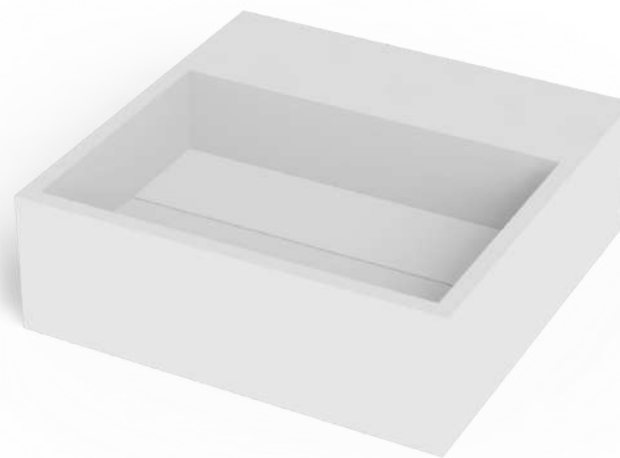

**Solid Surface white matt**

**Matt Solid Surface drain cover included**

**Wall fixing set included**

**Pop-Up drain not included**

**NO hole for faucet**

**\* Also used as freestanding**

---

**Code: 280172**

**Solidcube**

---

**Wall mounted Washbasin**

**Size : 400x220x100mm (LxWxH)**

**Solid Surface white matt**

**Left & right reversible**

**Matt Solid Surface drain cover included**

**Wall fixing set included-With hole for faucet**