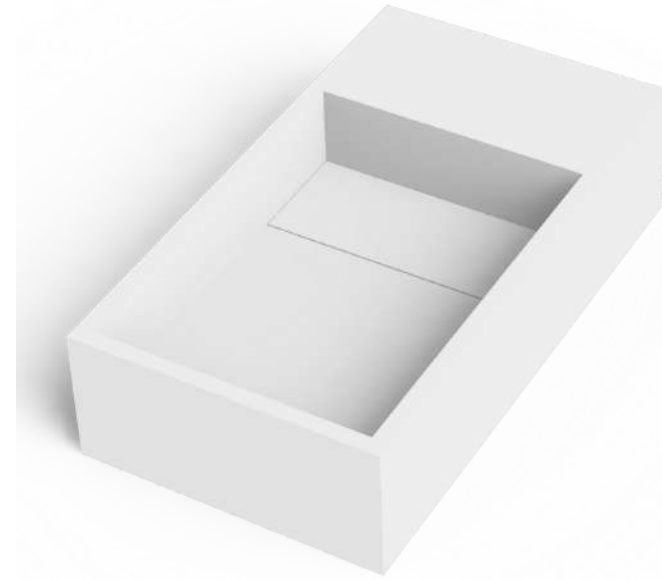

**Drainage and waste pipe not included**

**\* Also to be used as freestanding**

---

**Code: 290083**

**Solidcube**

---

**Wall mounted Washbasin**  
**Size : 400x220x100mm (LxWxH)**  
**Solid Surface white matt**  
**Left & right reversible**  
**With Solid Surface white matt drain cover**  
**Wall fixing set included**  
**Pop-Up drain not included**  
**NO hole for faucet**  
**\* Also to be used as freestanding**